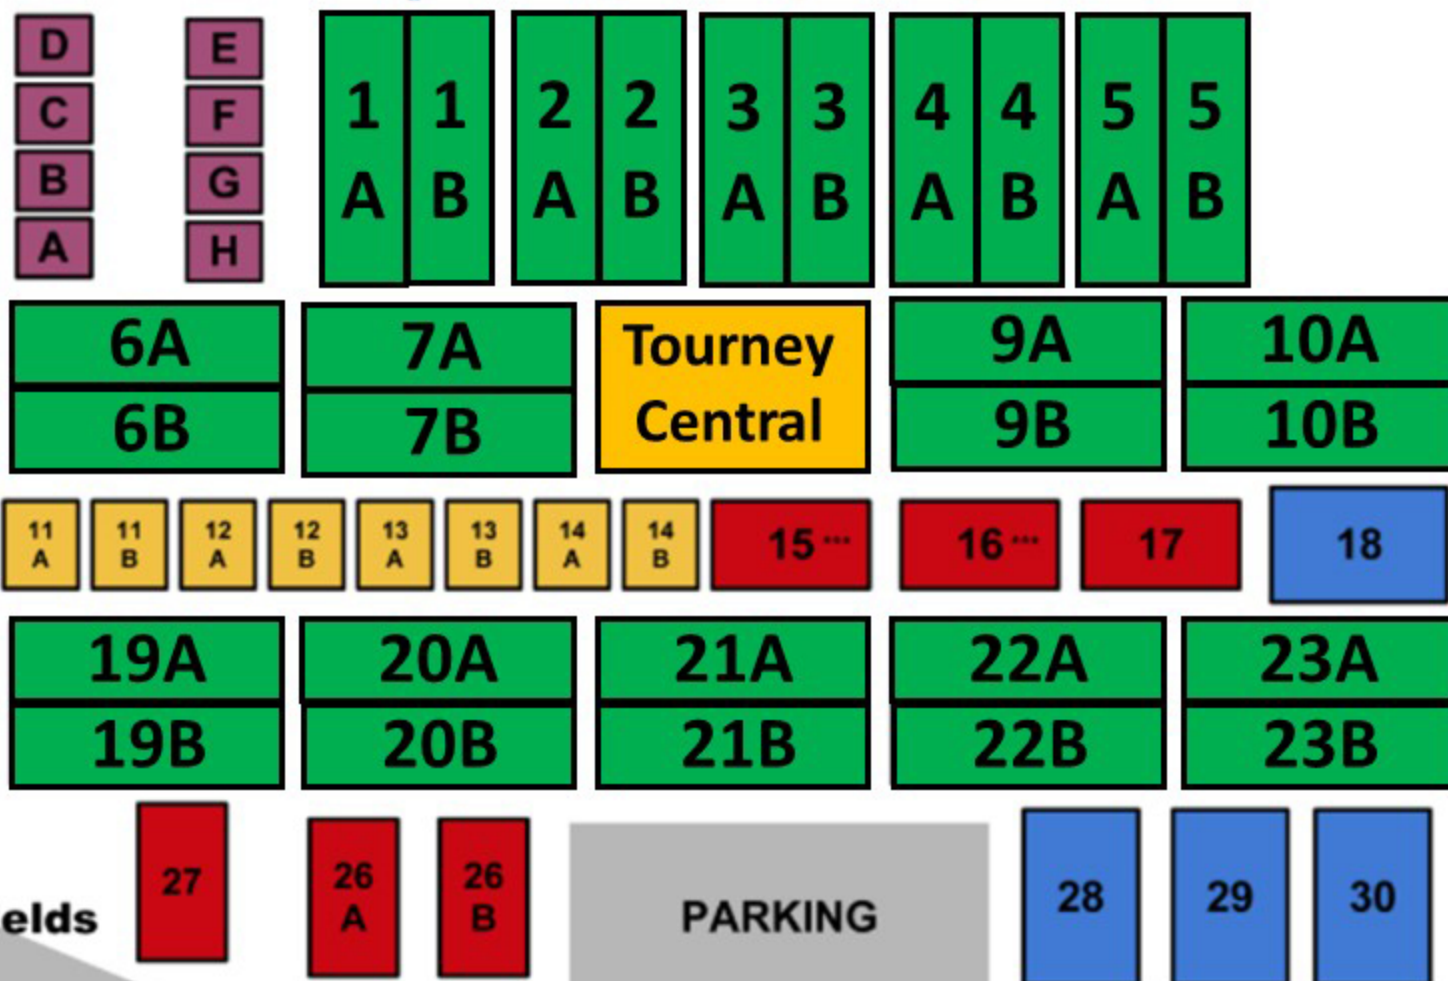

# THE CRIS QUINN SOCCER COMPLEX

9000 DISHMAN ROAD, BEAUMONT TX

ENTRANCE

DISHMAN ROAD

DELAWARE

PARKING

INDOOR

REST ROOM/  
ADMIN

KEY:

PARKING

\* Parking

\*\*\* Fields 15 & 16 are now 8V8 fields

\*\*\* Parking is available in

in front of fields 1-5 and east side of

fields 10-30 also in the basin west of field 19

MAJOR DRIVE

EXIT ONLY →