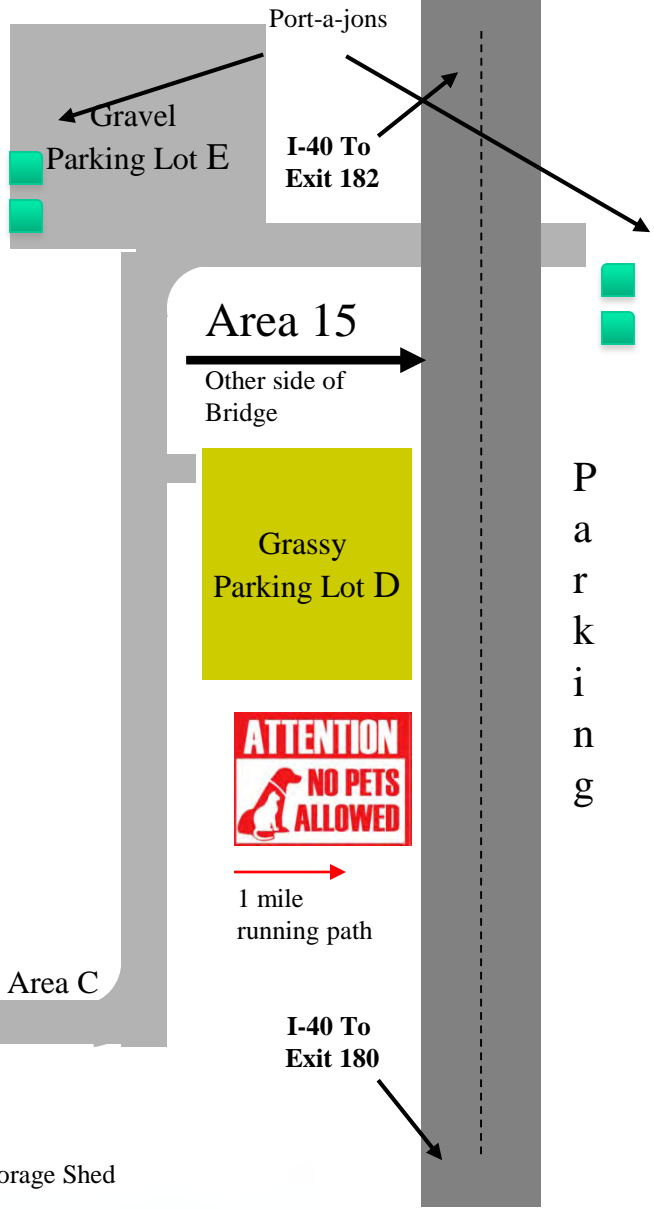

Yadkin River

BB&T SOCCER PARK
428 Twins Way, Bermuda Run, NC 27006

Twin City Youth Soccer Association