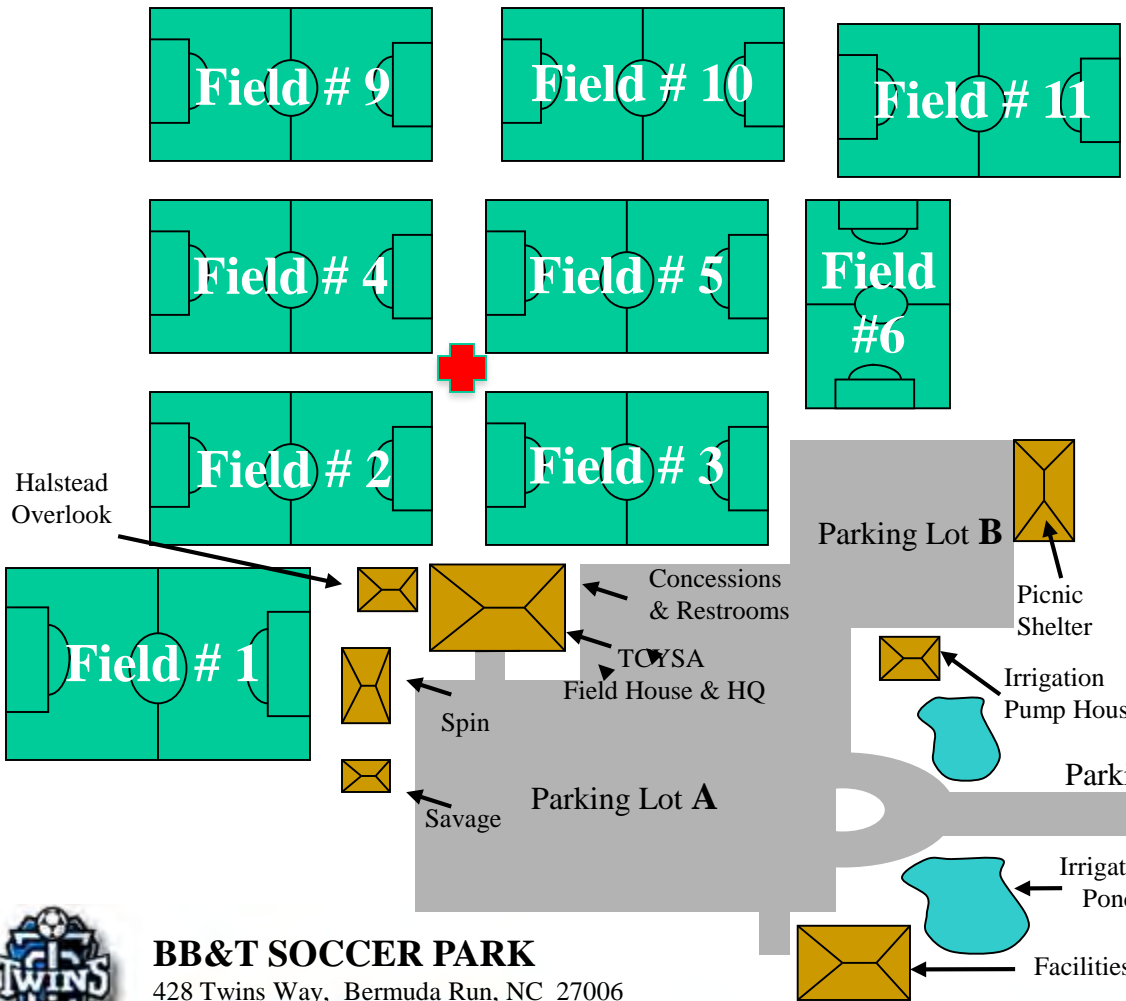

Yadkin River

BB&T SOCCER PARK
428 Twins Way, Bermuda Run, NC 27006

Twin City Youth Soccer Association