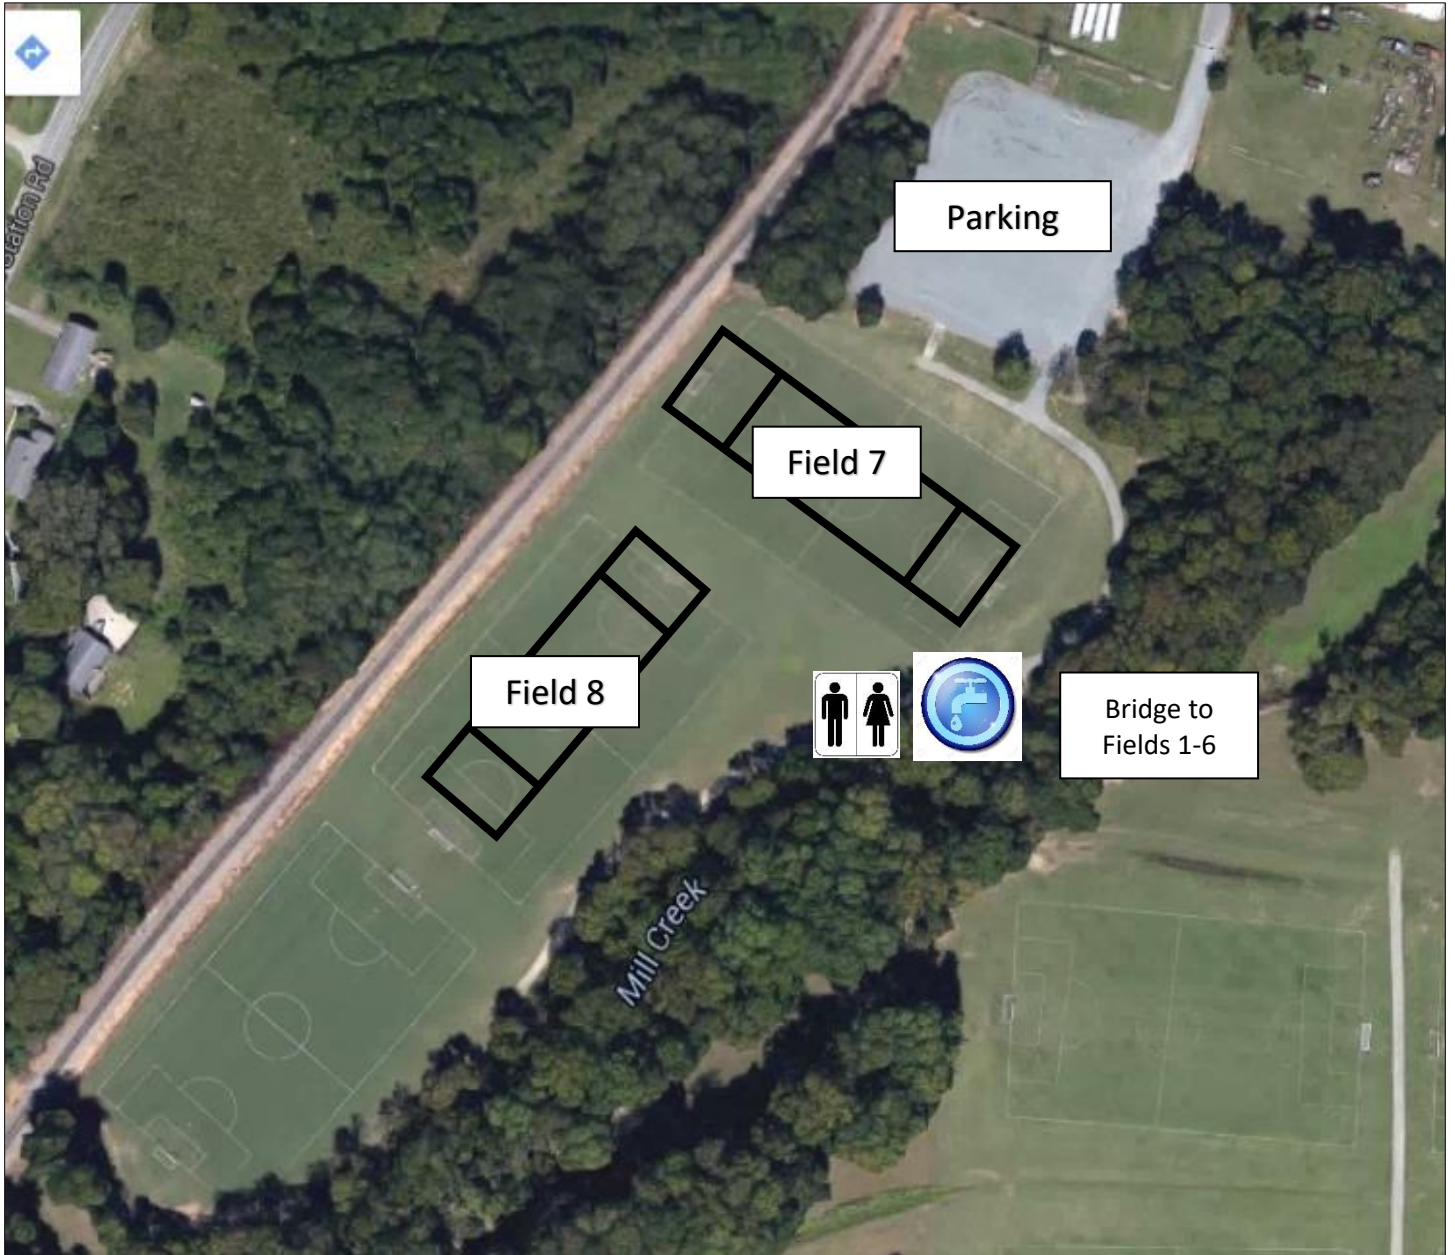

# 2019 Summer Glazed Daze Driving Directions and Field Maps

Driving Directions from **Hine Park Fields 1-6** to  
**Hine Park Fields 7-8**

# 2019 Summer Glazed Daze Driving Directions and Field Maps

Hine Park Fields 7-8

# 2019 Summer Glazed Daze Driving Directions and Field Maps

# 2019 Summer Glazed Daze Driving Directions and Field Maps

Sara Lee Soccer Complex [5700 Shattalon Drive, Winston-Salem, NC 27105](https://www.google.com/maps/place/5700+Shattalon+Drive,+Winston-Salem,+NC+27105)