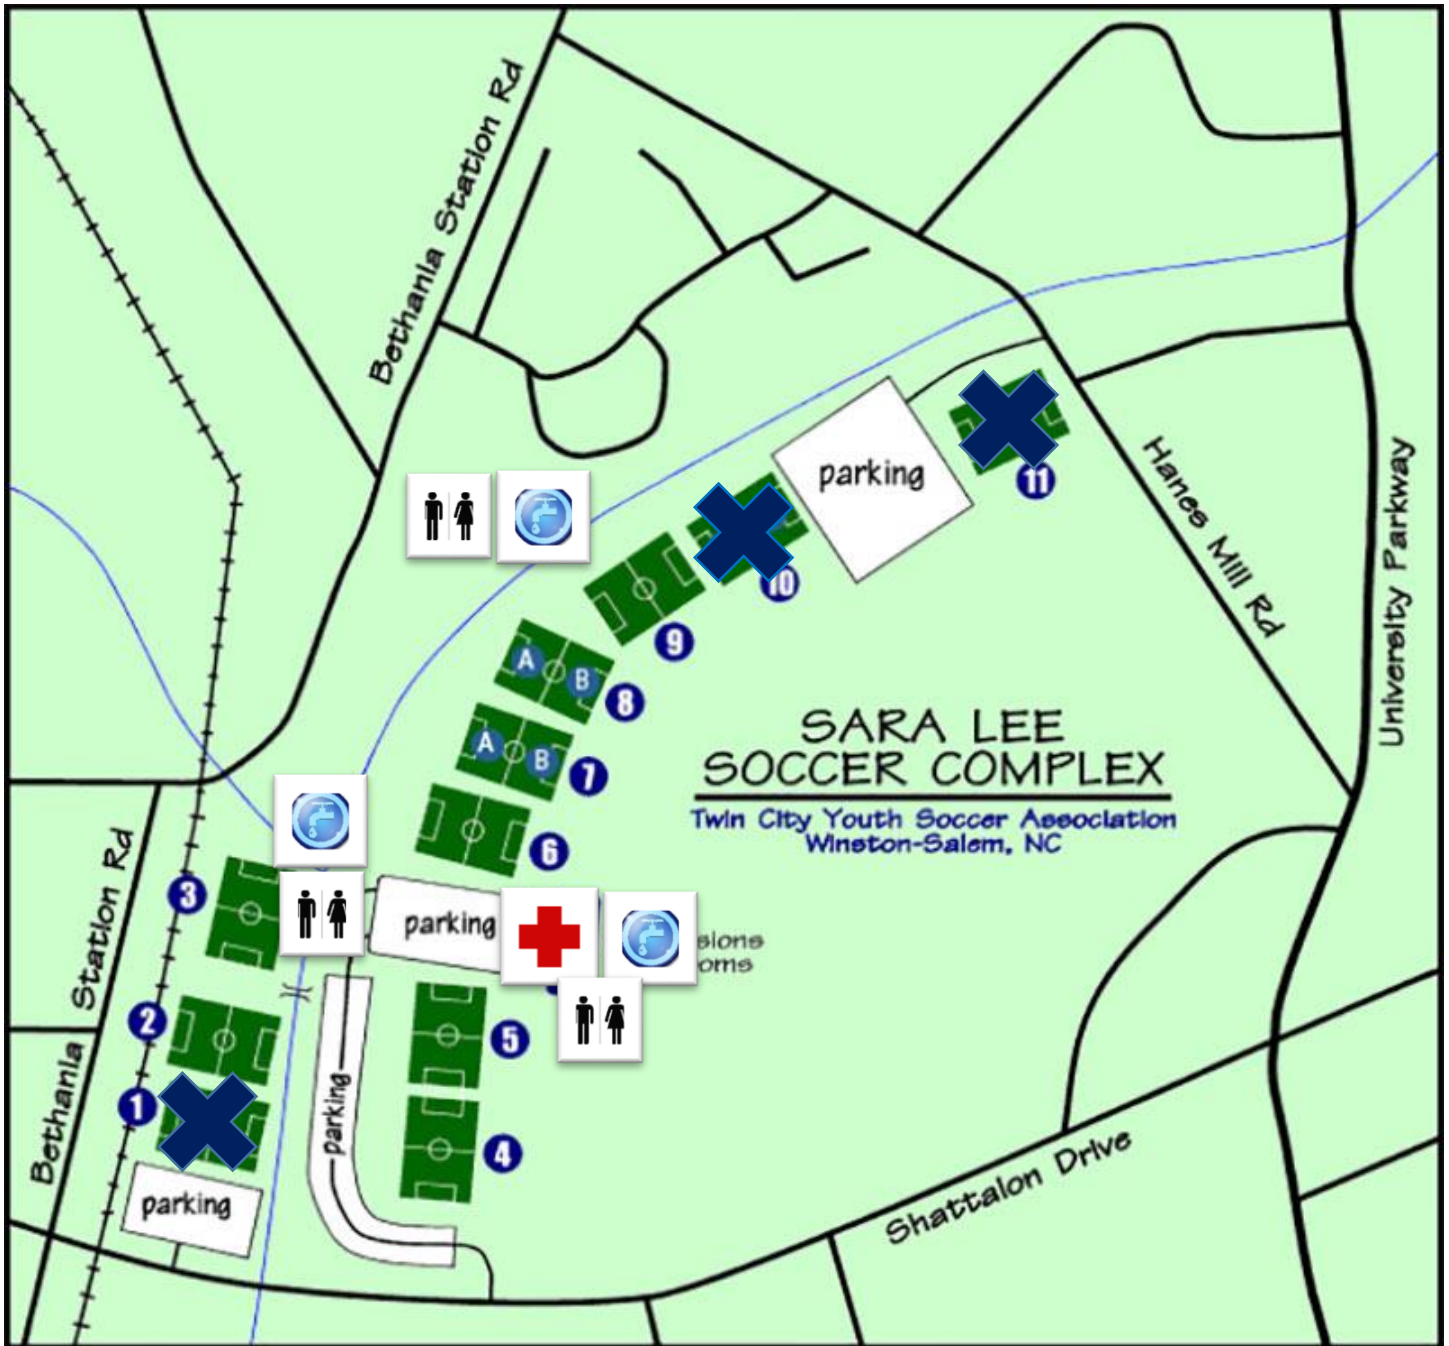

# 2019 Summer Glazed Daze Driving Directions and Field Maps

# 2019 Summer Glazed Daze Driving Directions and Field Maps

Sara Lee Soccer Complex [5700 Shattalon Drive, Winston-Salem, NC 27105](https://www.google.com/maps/place/5700+Shattalon+Drive,+Winston-Salem,+NC+27105)