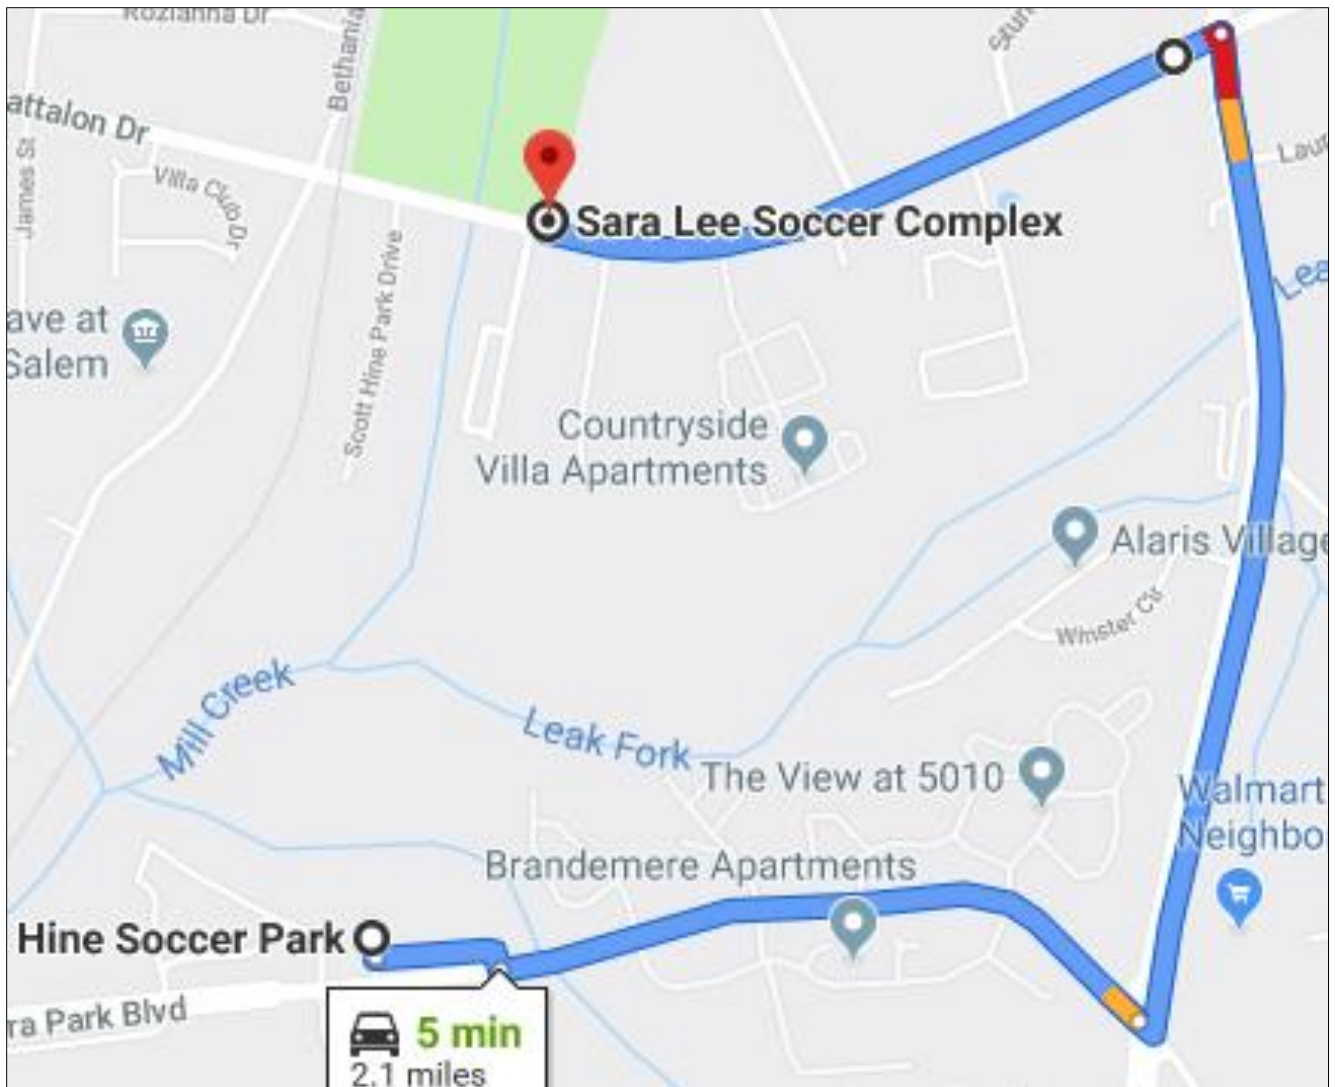

# 2019 Summer Glazed Daze Driving Directions and Field Maps

Hine Park [Mereledge Ct, Winston-Salem, NC 27106](#)

# 2019 Summer Glazed Daze Driving Directions and Field Maps

Driving Directions from **Hine Park Fields 1-6** to  
**Hine Park Fields 7-8**

## Driving Directions from **Hine Park Fields 1-6** to **Sara Lee Soccer Complex**

Hine Soccer Park [Mereledge Ct, Winston-Salem, NC 27106](#)

Sara Lee Soccer Complex [5700 Shattalon Drive, Winston-Salem, NC 27105](#)

# 2019 Summer Glazed Daze Driving Directions and Field Maps

Sara Lee Soccer Complex [5700 Shattalon Drive, Winston-Salem, NC 27105](https://www.google.com/maps/place/5700+Shattalon+Drive,+Winston-Salem,+NC+27105)