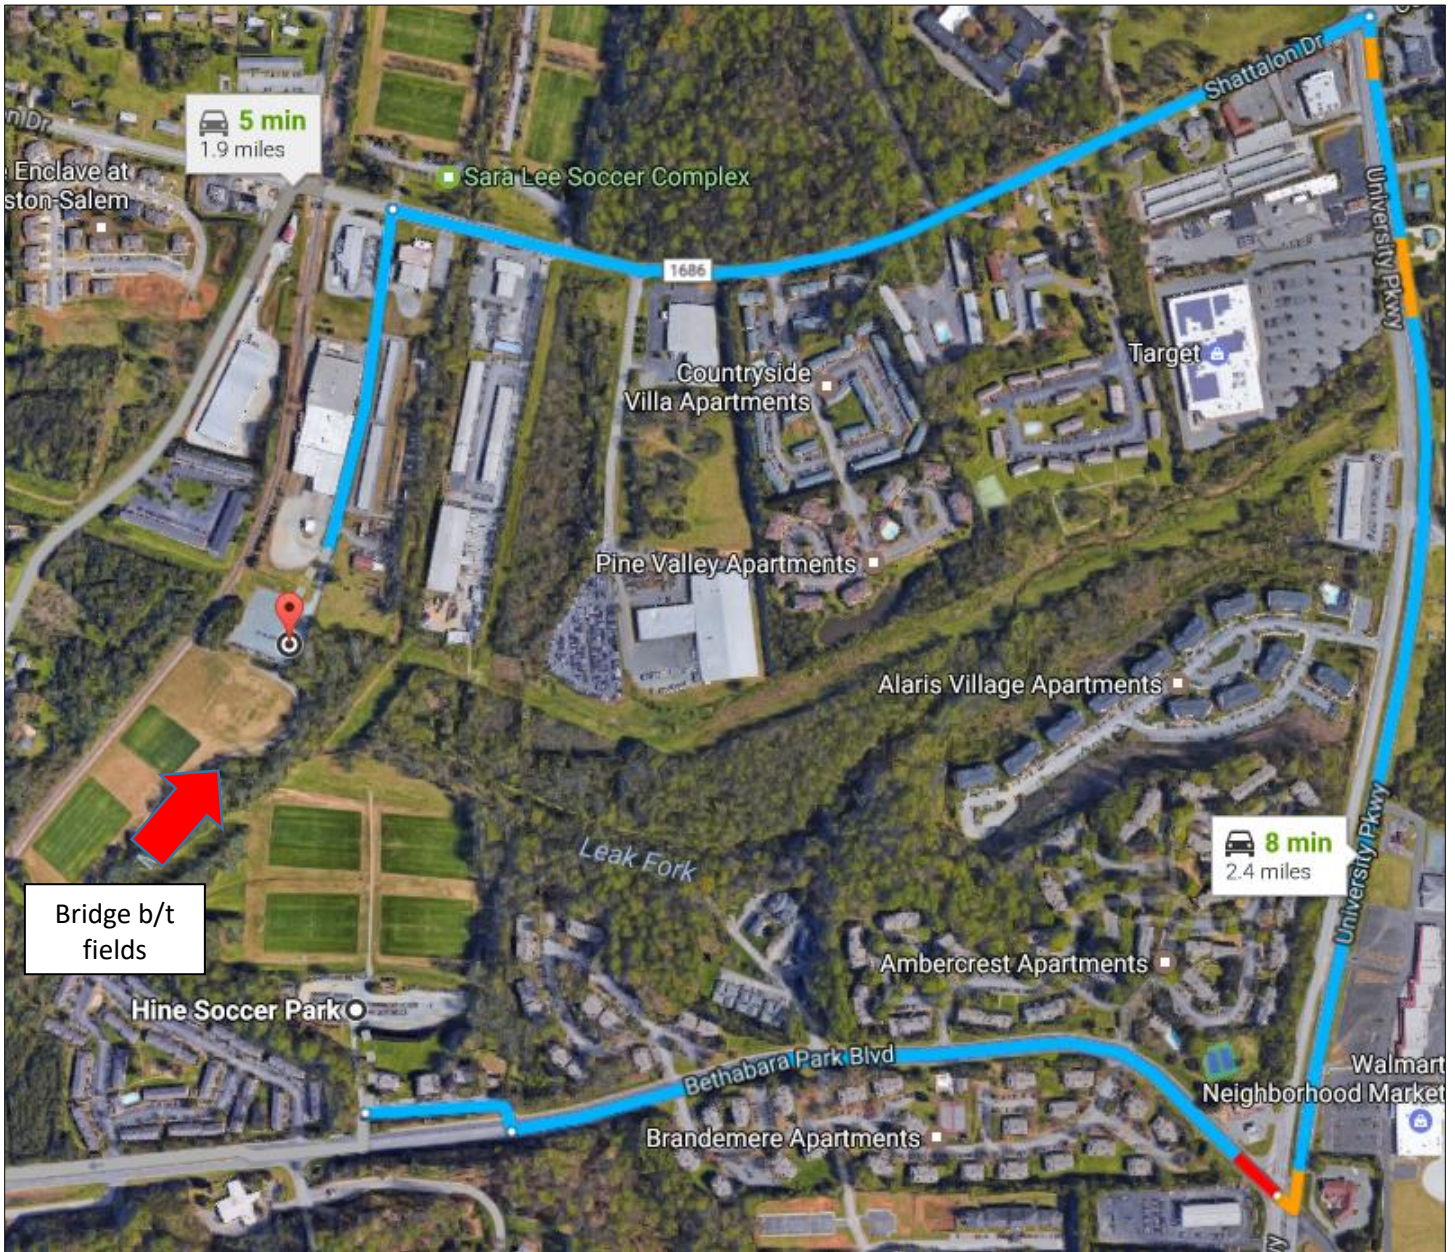

# 2019 Summer Glazed Daze Driving Directions and Field Maps

Hine Park [Mereledge Ct, Winston-Salem, NC 27106](#)

# 2019 Summer Glazed Daze Driving Directions and Field Maps

Driving Directions from **Hine Park Fields 1-6** to  
**Hine Park Fields 7-8**

# 2019 Summer Glazed Daze Driving Directions and Field Maps

# 2019 Summer Glazed Daze Driving Directions and Field Maps

Sara Lee Soccer Complex [5700 Shattalon Drive, Winston-Salem, NC 27105](https://www.google.com/maps/place/5700+Shattalon+Drive,+Winston-Salem,+NC+27105)