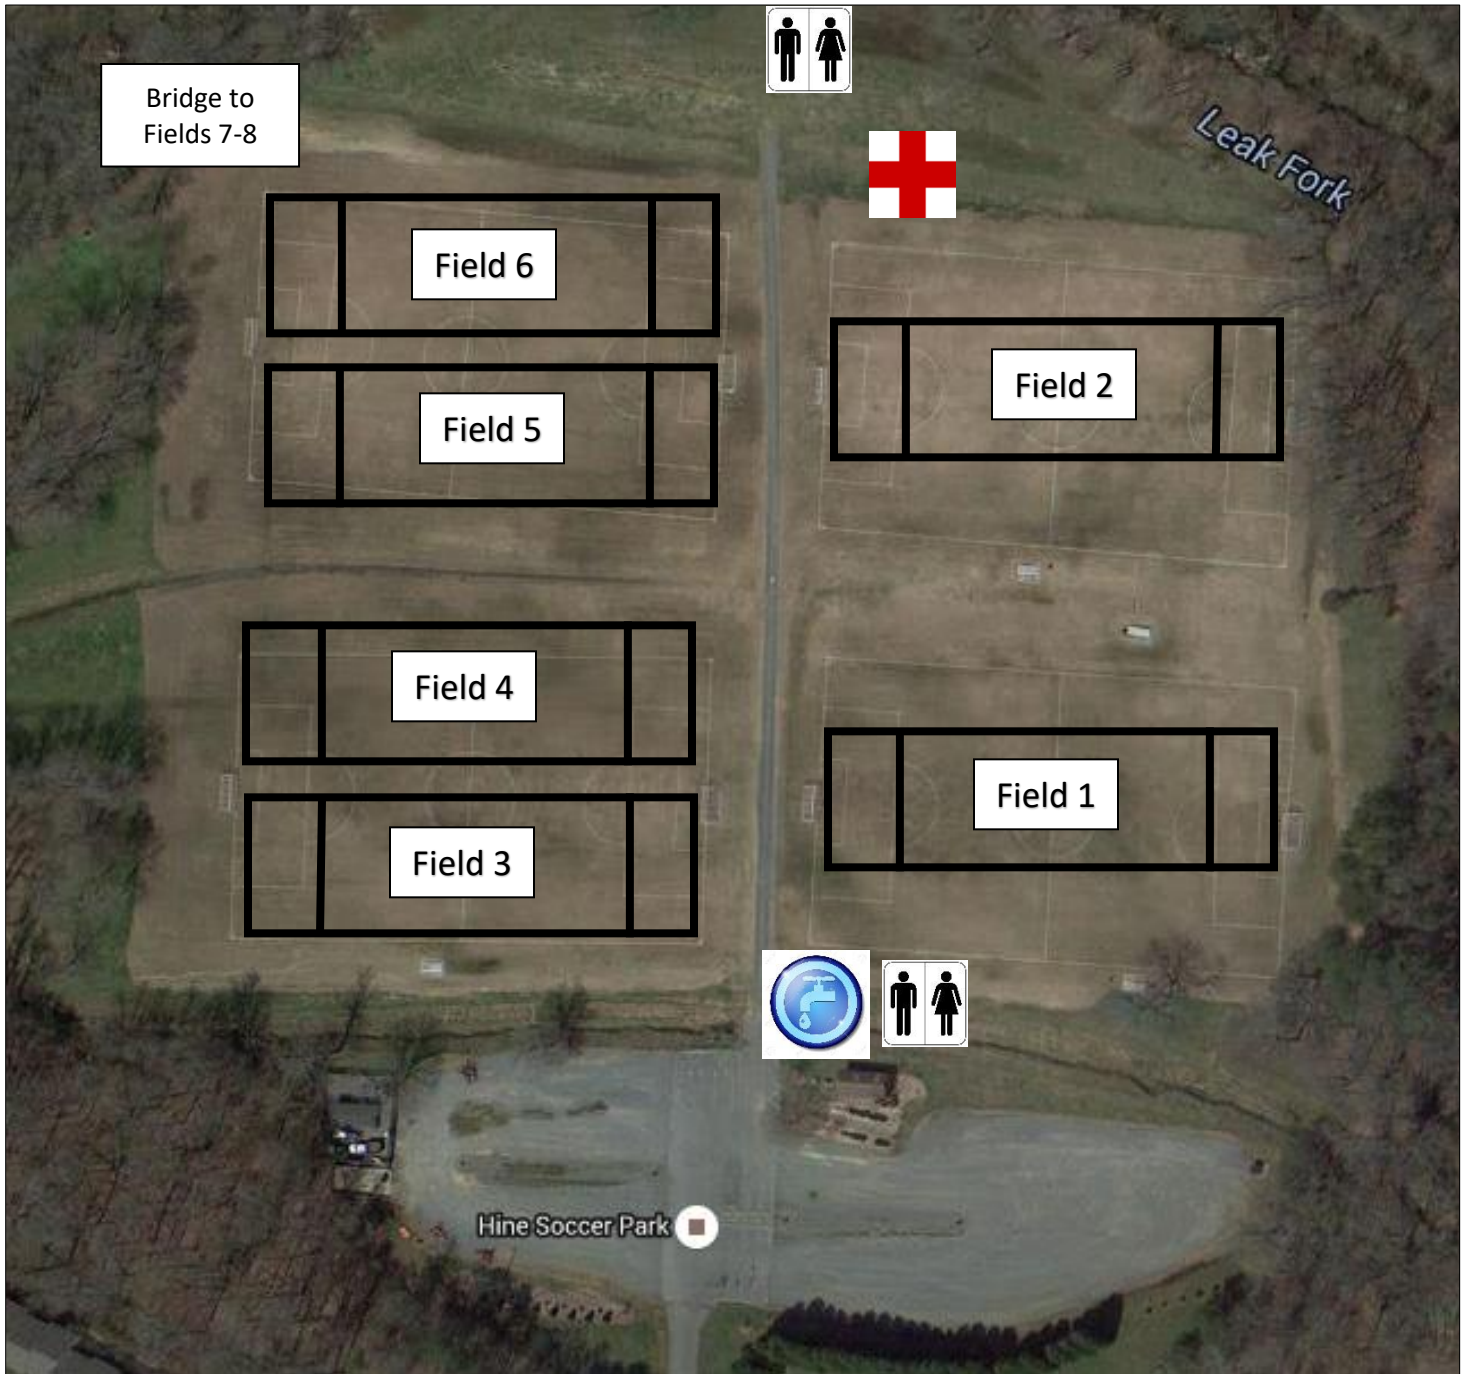

2019 Summer Glazed Daze Driving Directions and Field Maps

Hine Park [Mereledge Ct, Winston-Salem, NC 27106](#)