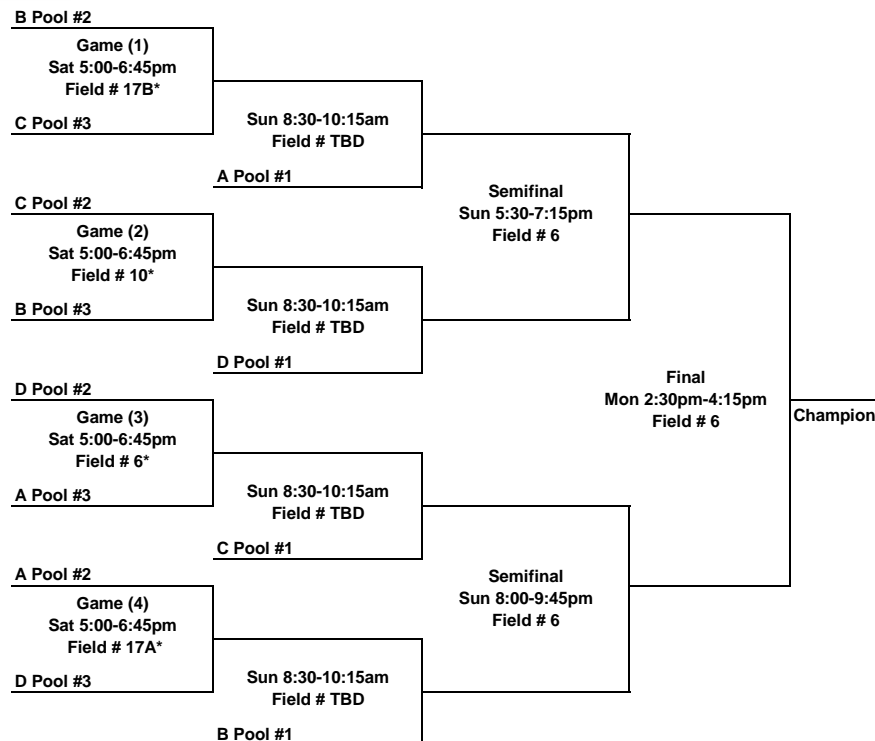

2016 USA Ultimate College Championships - Men's Division

Friday, May 27, 2015

All Games to 15 Cap 17	Pool A						Pool B						Pool C						Pool D					
	A1	(1) Massachusetts	A2	(8) Georgia	A3	(12) Texas A&M	B1	(2) Oregon	B2	(7) North Carolina	B3	(11) Colorado	C1	(3) UNC-Wilmington	C2	(6) Wisconsin	C3	(10) Harvard	D1	(4) Minnesota	D2	(5) Pittsburgh	D3	(9) Carleton College
Friday		F#	Score		F#	Score		F#	Score		F#	Score		F#	Score		F#	Score		F#	Score		F#	Score
8:30-10:15							B1 v B5	12	-	B2 v B4	13	-							D2 v D4	21A	-	D3 v D5	21B	-
10:30-12:15	A1 v A2	10	-	A3 v A4	11	-							C2 v C4	17A	-	C3 v C5	17B	-						
12:30-2:15							B1 v B2	12	-	B3 v B4	13	-							D1 v D5	21A	-	D3 v D4	21B	-
2:30-4:15	A2 v A4	10	-	A3 v A5	11	-							C1 v C2	6	-	C3 v C4	17B	-						
4:30-6:15				A1 v A5	11	-				B3 v B5	12	-	C1 v C5	17A	-				D1 v D2	6	-			

Saturday, May 28, 2016

Saturday	F#	Score	F#	Score	F#	Score	F#	Score	F#	Score	F#	Score	F#	Score	F#	Score	F#	Score						
8:30-10:15	A1 v A3	18A	-	A2 v A5	18B	-							C4 v C5	22	-	D1 v D3	13	-	D4 v D5	12	-			
10:30-12:15							B1 v B3	6	-	B2 v B5	18B	-	C1 v C3	17A	-	C2 v C5	22	-	D2 v D5	12	-			
12:30-2:15	A1 v A4	18A	-	A2 v A3	21B	-				B4 v B5	18B	-							D1 v D4	21A	-	D2 v D3	12	-
2:30-4:15	A4 v A5	18A	-				B2 v B3	17B	-	B1 v B4	18B	-	C1 v C4	10	-	C2 v C3	11	-						
5:00-6:45																								

Pre-Quarters: See brackets for matchups and field assignments

Placement Brackets
Saturday-Sunday, May 28-29, 2016

Official Event Photography:

ultiphotos.com f e :ultiphotos

Championship Bracket
Saturday-Monday, May 28-30 2016