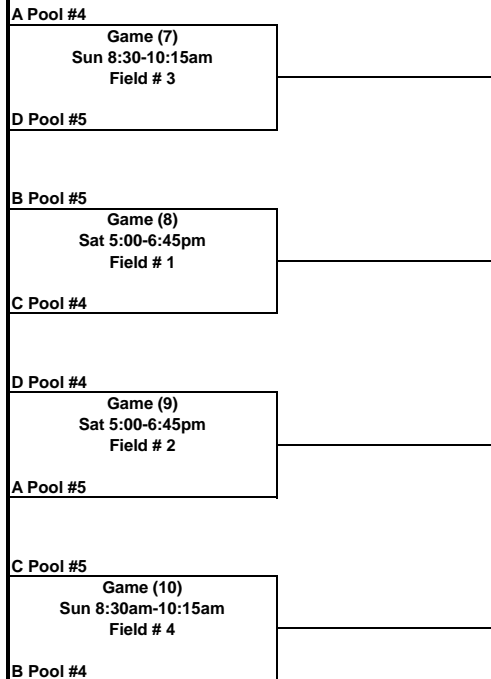

## 2016 USA Ultimate College Championships - Men's Division

Friday, May 27, 2015

All Games to 15 Cap 17	Pool A					Pool B					Pool C					Pool D																							
	A1	(1) Massachusetts	A2	(8) Georgia	A3	(12) Texas A&M	A4	(13) Washington	A5	(17) Cal Poly-SLO	B1	(2) Oregon	B2	(7) North Carolina	B3	(11) Colorado	B4	(14) Florida State	B5	(18) Case Western Reserve	C1	(3) UNC-Wilmington	C2	(6) Wisconsin	C3	(10) Harvard	C4	(15) Michigan	C5	(19) Connecticut	D1	(4) Minnesota	D2	(5) Pittsburgh	D3	(9) Carleton College	D4	(16) Auburn	D5
Friday		F#	Score		F#	Score		F#	Score		F#	Score		F#	Score		F#	Score		F#	Score		F#	Score		F#	Score		F#	Score		F#	Score		F#	Score			
8:30-10:15																																							
10:30-12:15	A1 v A2	5	-	A3 v A4	10	-				B1 v B5	12	-	B2 v B4	13	-				C2 v C4	12	-	C3 v C5	13	-				D2 v D4	21A	-	D3 v D5	21B	-						
12:30-2:15										B1 v B2	12	-	B3 v B4	13	-													D1 v D5	21A	-	D3 v D4	5	-						
2:30-4:15	A2 v A4	10	-	A3 v A5	11	-										C1 v C2	6	-	C3 v C4	21B	-																		
4:30-6:15				A1 v A5	11	-							B3 v B5	10	-	C1 v C5	21A	-										D1 v D2	6	-									

Saturday, May 28, 2016

Time	Game	F#	Score	Game	F#	Score	Game	F#	Score	Game	F#	Score	Game	F#	Score	Game	F#	Score	Game	F#	Score	Game	F#	Score	Game	F#	Score	Game	F#	Score	Game	F#	Score
8:30-10:15	A1 v A3	4	-	A2 v A5	6	-							C4 v C5	21A	-	D1 v D3	13	-	D4 v D5	12	-												
10:30-12:15							B1 v B3	6	-	B2 v B5	4	-	C1 v C3	1	-	C2 v C5	2	-				D2 v D5	12	-									
12:30-2:15	A1 v A4	13	-	A2 v A3	3	-				B4 v B5	21A	-				D1 v D4	1	-	D2 v D3	12	-												
2:30-4:15	A4 v A5	13	-				B2 v B3	6	-	B1 v B4	21A	-	C1 v C4	10	-	C2 v C3	11	-															
5:00-6:45	Pre-Quarters: See brackets for matchups and field assignments																																

### Placement Brackets Saturday-Sunday, May 28-29, 2016

### Championship Bracket Saturday-Monday, May 28-30 2016

Official Event Photography:

ultiphotos.com ultiphotos

\* Pre-Quarter field assignments subject to change