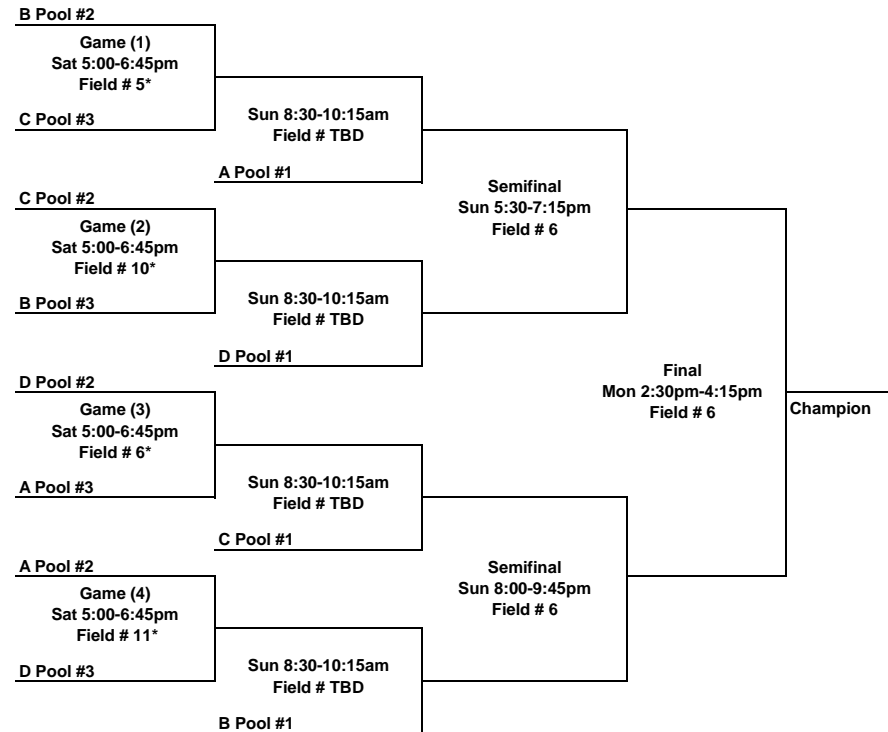

## 2016 USA Ultimate College Championships - Men's Division

Friday, May 27, 2015

All Games to 15 Cap 17	Pool A					Pool B					Pool C					Pool D																							
	A1	(1) Massachusetts	A2	(8) Georgia	A3	(12) Texas A&M	A4	(13) Washington	A5	(17) Cal Poly-SLO	B1	(2) Oregon	B2	(7) North Carolina	B3	(11) Colorado	B4	(14) Florida State	B5	(18) Case Western Reserve	C1	(3) UNC-Wilmington	C2	(6) Wisconsin	C3	(10) Harvard	C4	(15) Michigan	C5	(19) Connecticut	D1	(4) Minnesota	D2	(5) Pittsburgh	D3	(9) Carleton College	D4	(16) Auburn	D5
Friday		F#	Score		F#	Score		F#	Score		F#	Score		F#	Score		F#	Score		F#	Score		F#	Score		F#	Score		F#	Score		F#	Score		F#	Score			
8:30-10:15																																							
10:30-12:15	A1 v A2	5	-	A3 v A4	10	-				B1 v B5	12	-	B2 v B4	13	-				C2 v C4	12	-	C3 v C5	13	-				D2 v D4	21A	-	D3 v D5	21B	-						
12:30-2:15										B1 v B2	12	-	B3 v B4	13	-													D1 v D5	21A	-	D3 v D4	5	-						
2:30-4:15	A2 v A4	10	-	A3 v A5	11	-										C1 v C2	6	-	C3 v C4	21B	-																		
4:30-6:15				A1 v A5	11	-							B3 v B5	10	-	C1 v C5	21A	-										D1 v D2	6	-									

Saturday, May 28, 2016

Time	Game	F#	Score	Game	F#	Score	Game	F#	Score	Game	F#	Score	Game	F#	Score	Game	F#	Score	Game	F#	Score	Game	F#	Score	Game	F#	Score	Game	F#	Score	Game	F#	Score
8:30-10:15	A1 v A3	4	-	A2 v A5	6	-							C4 v C5	21A	-	D1 v D3	13	-	D4 v D5	12	-												
10:30-12:15							B1 v B3	6	-	B2 v B5	4	-	C1 v C3	1	-	C2 v C5	2	-				D2 v D5	12	-									
12:30-2:15	A1 v A4	13	-	A2 v A3	3	-				B4 v B5	21A	-				D1 v D4	1	-	D2 v D3	12	-												
2:30-4:15	A4 v A5	13	-				B2 v B3	6	-	B1 v B4	21A	-	C1 v C4	10	-	C2 v C3	11	-															
5:00-6:45	Pre-Quarters: See brackets for matchups and field assignments																																

### Placement Brackets Saturday-Sunday, May 28-29, 2016

### Championship Bracket Saturday-Monday, May 28-30 2016

Official Event Photography:

ultiphotos.com ultiphotos

\* Pre-Quarter field assignments subject to change