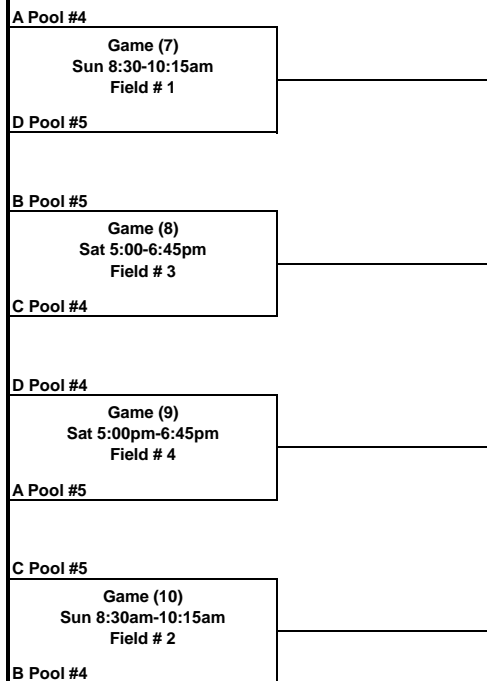

2016 USA Ultimate College Championships - Women's Division

Friday, May 27, 2016

All Games to 15 Cap 17	Pool A					Pool B					Pool C					Pool D																							
	A1	(1) Oregon	A2	(8) Colorado	A3	(12) California	A4	(13) Virginia	A5	(17) Colorado College	B1	(2) British Columbia	B2	(7) UCLA	B3	(11) Pittsburgh	B4	(14) Chaos	B5	(18) Dartmouth	C1	(3) Stanford	C2	(6) Washington	C3	(10) Michigan	C4	(15) Ohio State	C5	(19) USC	D1	(4) Central Florida	D2	(5) Whitman	D3	(9) Texas	D4	(16) Wisconsin	D5
Friday		F#	Score		F#	Score		F#	Score		F#	Score		F#	Score		F#	Score		F#	Score		F#	Score		F#	Score		F#	Score		F#	Score		F#	Score		F#	Score
8:30-10:15							B1 v B5	10	-	B2 v B4	11	-																D2 v D4	6	-	D3 v D5	5	-						
10:30-12:15	A1 v A2	11	-	A3 v A4	6	-				B1 v B2	6	-	B3 v B4	11	-	C2 v C4	21A	-	C3 v C5	21B	-							D1 v D5	10	-	D3 v D4	21B	-						
12:30-2:15																																							
2:30-4:15	A2 v A4	21A	-	A3 v A5	13	-										C1 v C2	12	-	C3 v C4	5	-																		
4:30-6:15				A1 v A5	13	-				B3 v B5	5	-	C1 v C5	12	-							D1 v D2	21B	-															

Saturday, May 28, 2016

Saturday		F#	Score		F#	Score		F#	Score		F#	Score		F#	Score		F#	Score		F#	Score		F#	Score		F#	Score		F#	Score		F#	Score		F#	Score
8:30-10:15	A1 v A3	1	-	A2 v A5	2	-										C4 v C5	11	-	D1 v D3	10	-	D4 v D5	21B	-												
10:30-12:15							B1 v B3	10	-	B2 v B5	21B	-	C1 v C3	13	-	C2 v C5	11	-				D2 v D5	21A	-												
12:30-2:15	A1 v A4	10	-	A2 v A3	11	-				B4 v B5	21B	-							D1 v D4	4	-	D2 v D3	6	-												
2:30-4:15	A4 v A5	12	-				B2 v B3	3	-	B1 v B4	21B	-	C1 v C4	1	-	C2 v C3	2	-																		
5:00-6:45																																				

Pre-Quarters: See brackets for matchups and field assignments

Placement Brackets  
Saturday-Sunday, May 28-29, 2016

Championship Bracket  
Saturday-Monday, May 28-30, 2016

Official Event Photography:

ultiphotos.com f e :ultiphotos