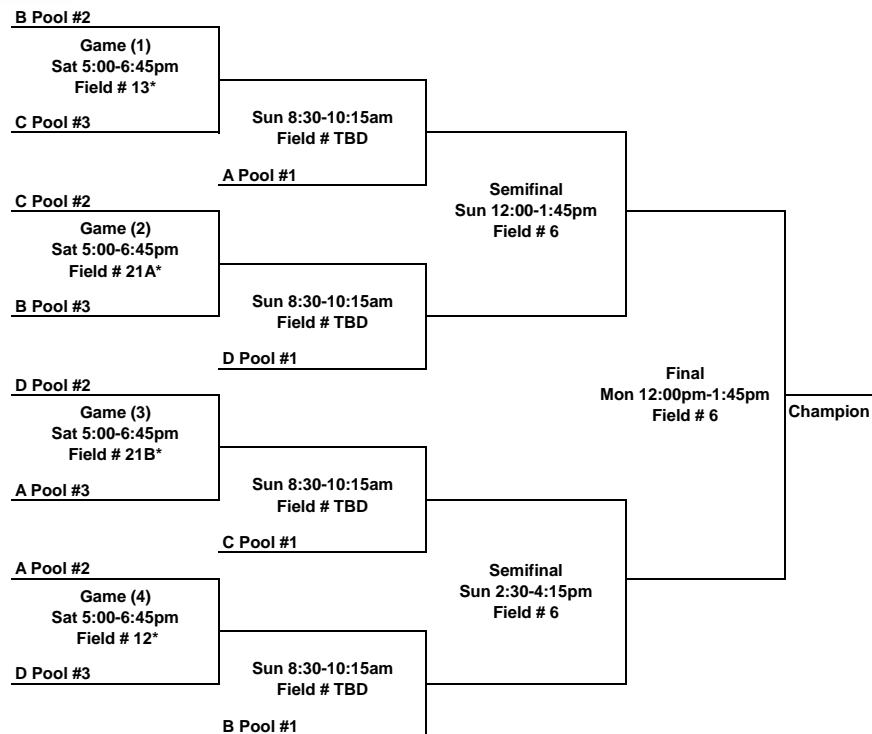

2016 USA Ultimate College Championships - Women's Division

Friday, May 27, 2016

All Games to 15 Cap 17	Pool A					Pool B					Pool C					Pool D																							
	A1	(1) Oregon	A2	(8) Colorado	A3	(12) California	A4	(13) Virginia	A5	(17) Colorado College	B1	(2) British Columbia	B2	(7) UCLA	B3	(11) Pittsburgh	B4	(14) Chaos	B5	(18) Dartmouth	C1	(3) Stanford	C2	(6) Washington	C3	(10) Michigan	C4	(15) Ohio State	C5	(19) USC	D1	(4) Central Florida	D2	(5) Whitman	D3	(9) Texas	D4	(16) Wisconsin	D5
Friday		F#	Score		F#	Score		F#	Score		F#	Score		F#	Score		F#	Score		F#	Score		F#	Score		F#	Score		F#	Score		F#	Score		F#	Score		F#	Score
8:30-10:15							B1 v B5	10	-	B2 v B4	11	-																D2 v D4	6	-	D3 v D5	5	-						
10:30-12:15	A1 v A2	11	-	A3 v A4	6	-				B1 v B2	6	-	B3 v B4	11	-	C2 v C4	21A	-	C3 v C5	21B	-							D1 v D5	10	-	D3 v D4	21B	-						
12:30-2:15																																							
2:30-4:15	A2 v A4	21A	-	A3 v A5	13	-										C1 v C2	12	-	C3 v C4	5	-																		
4:30-6:15				A1 v A5	13	-				B3 v B5	5	-	C1 v C5	12	-							D1 v D2	21B	-															

Saturday, May 28, 2016

Saturday		F#	Score		F#	Score		F#	Score		F#	Score		F#	Score		F#	Score		F#	Score		F#	Score		F#	Score		F#	Score		F#	Score		F#	Score
8:30-10:15	A1 v A3	1	-	A2 v A5	2	-										C4 v C5	11	-	D1 v D3	10	-	D4 v D5	21B	-												
10:30-12:15							B1 v B3	10	-	B2 v B5	21B	-	C1 v C3	13	-	C2 v C5	11	-				D2 v D5	21A	-												
12:30-2:15	A1 v A4	10	-	A2 v A3	11	-				B4 v B5	21B	-							D1 v D4	4	-	D2 v D3	6	-												
2:30-4:15	A4 v A5	12	-				B2 v B3	3	-	B1 v B4	21B	-	C1 v C4	1	-	C2 v C3	2	-																		
5:00-6:45																																				

Pre-Quarters: See brackets for matchups and field assignments

Placement Brackets  
Saturday-Sunday, May 28-29, 2016

Championship Bracket  
Saturday-Monday, May 28-30, 2016

Official Event Photography:

ultiphotos.com f e :ultiphotos