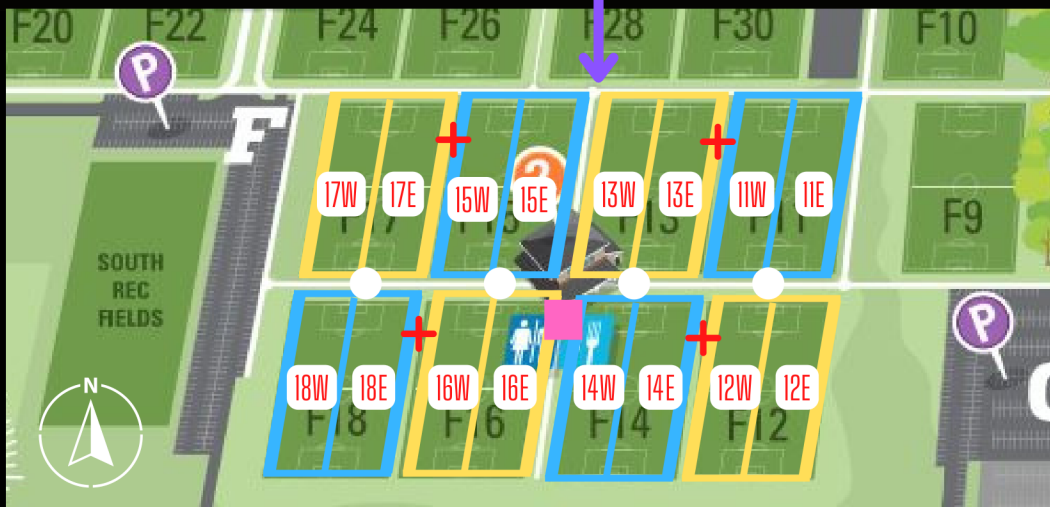

GRAND PARK

SPORTS CAMPUS

191ST STREET

186TH STREET

FIELD NUMBERS

PARKING LOT	CONCESSION	FIELD
RESTROOM	INFORMATION	DIAMOND
FOOD	SHADE STRUCTURE	

SCAN TO VIEW THE OFFICIAL GRAND PARK FAN GUIDE

GRANDPARK.ORG | @GRANDPARKSPORTS

- MEDICAL / TRAINER
- TOURNAMENT HQ & MERCH
- WATER
- PARKING

TCT ELITE-SELECT CHALLENGE 2022

TCT ELITE-SELECT CHALLENGE 2022

- P** PARKING
- +** MEDICAL / TRAINER
- TOURNAMENT HQ & MERCH
- WATER

SPRING MILL ROAD

186TH STREET