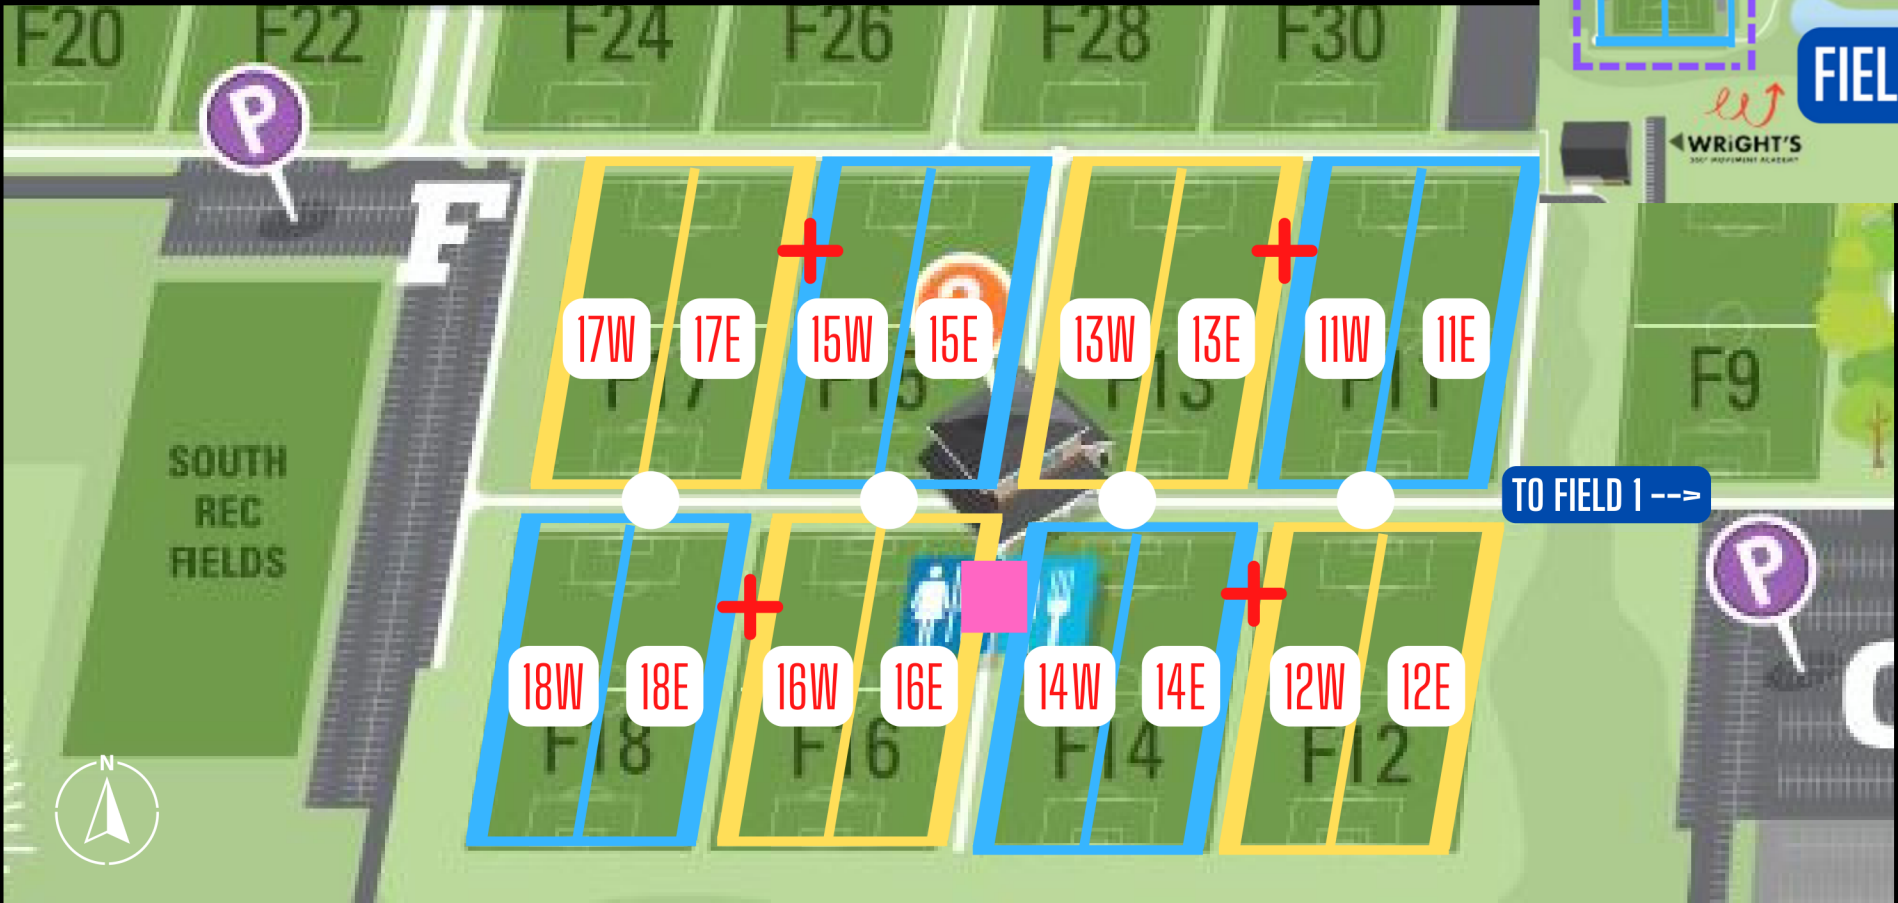

GRAND PARK

SPORTS CAMPUS

191ST STREET

186TH STREET

FIELD NUMBERS

PARKING LOT	CONCESSION	FIELD
RESTROOM	INFORMATION	DIAMOND
FOOD	SHADE STRUCTURE	

SCAN TO VIEW THE OFFICIAL GRAND PARK FAN GUIDE

GRANDPARK.ORG | @GRANDPARKSPORTS

- MEDICAL / TRAINER
- TOURNAMENT HQ & MERCH
- WATER
- PARKING

TCT ELITE-SELECT CHALLENGE 2022

TCT ELITE-SELECT CHALLENGE 2022

- P** PARKING
- +** MEDICAL / TRAINER
- TOURNAMENT HQ & MERCH
- WATER

SPRING MILL ROAD

186TH STREET