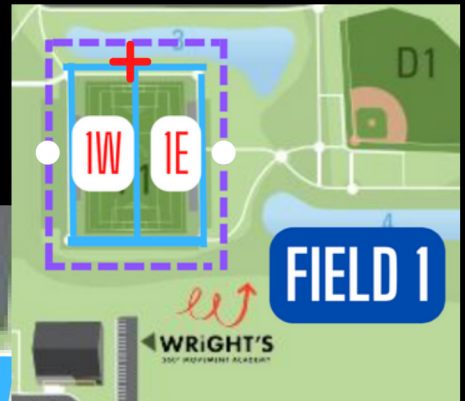

GRAND PARK

SPORTS CAMPUS

191ST STREET

186TH STREET

FIELD NUMBERS

PARKING LOT	CONCESSION	FIELD
RESTROOM	INFORMATION	DIAMOND
FOOD	SHADE STRUCTURE	

SCAN TO VIEW THE OFFICIAL GRAND PARK FAN GUIDE

GRANDPARK.ORG | @GRANDPARKSPORTS

- MEDICAL / TRAINER
- TOURNAMENT HQ & MERCH
- WATER
- PARKING

TCT ELITE-SELECT CHALLENGE 2022

TCT ELITE-SELECT CHALLENGE 2022

- P** PARKING
- +** MEDICAL / TRAINER
- TOURNAMENT HQ & MERCH
- WATER

SPRING MILL ROAD

186TH STREET