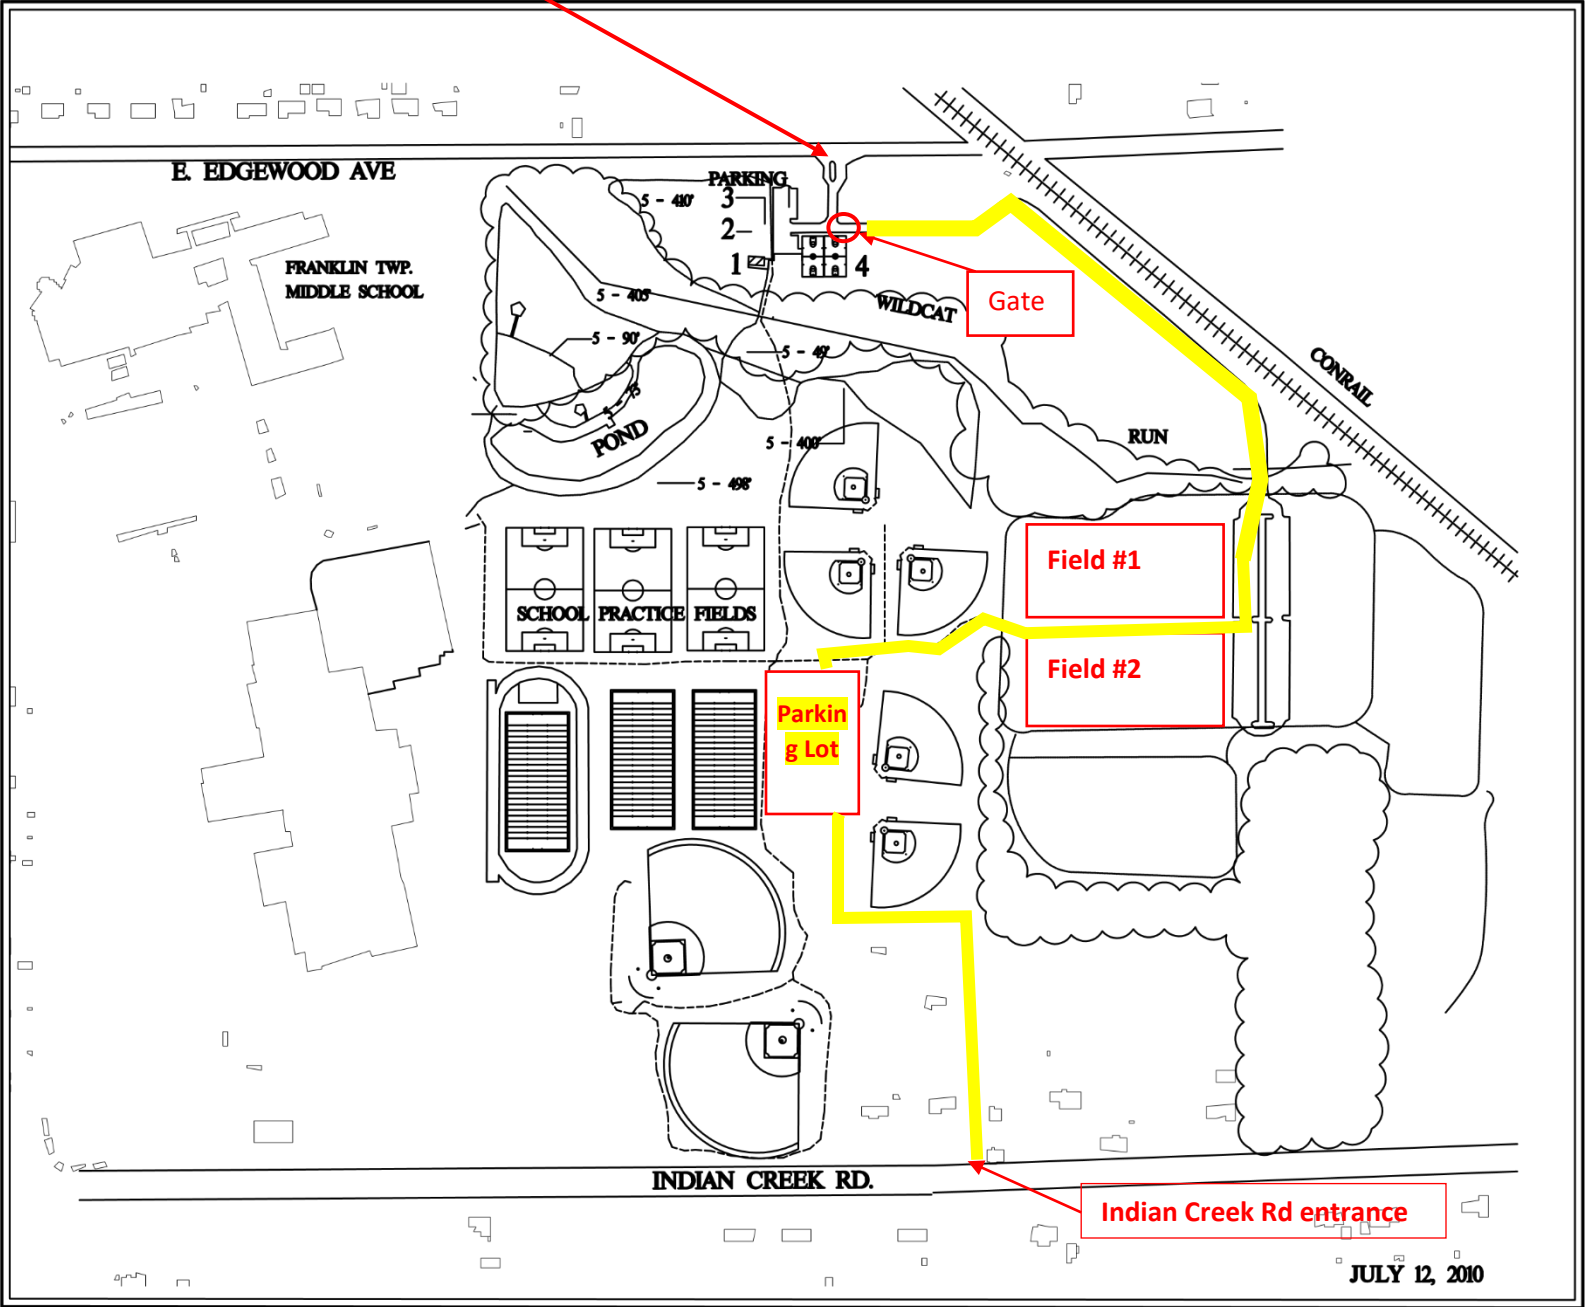

Edgewood entrance – address bottom of map.

LOCATION MAP

KEY

- 1 SHELTER
- 2 PLAY STRUCTURE
- 3 SWINGS (3)
- 4 BASKETBALL (2)
- 5 TRAILS

REVISED: 2/22/2011

FRANKLIN TWP. COMMUNITY PARK
 8801 E. EDGEWOOD AVE 99 ACRES
 327-7806 NEIGHBORHOOD PARKS