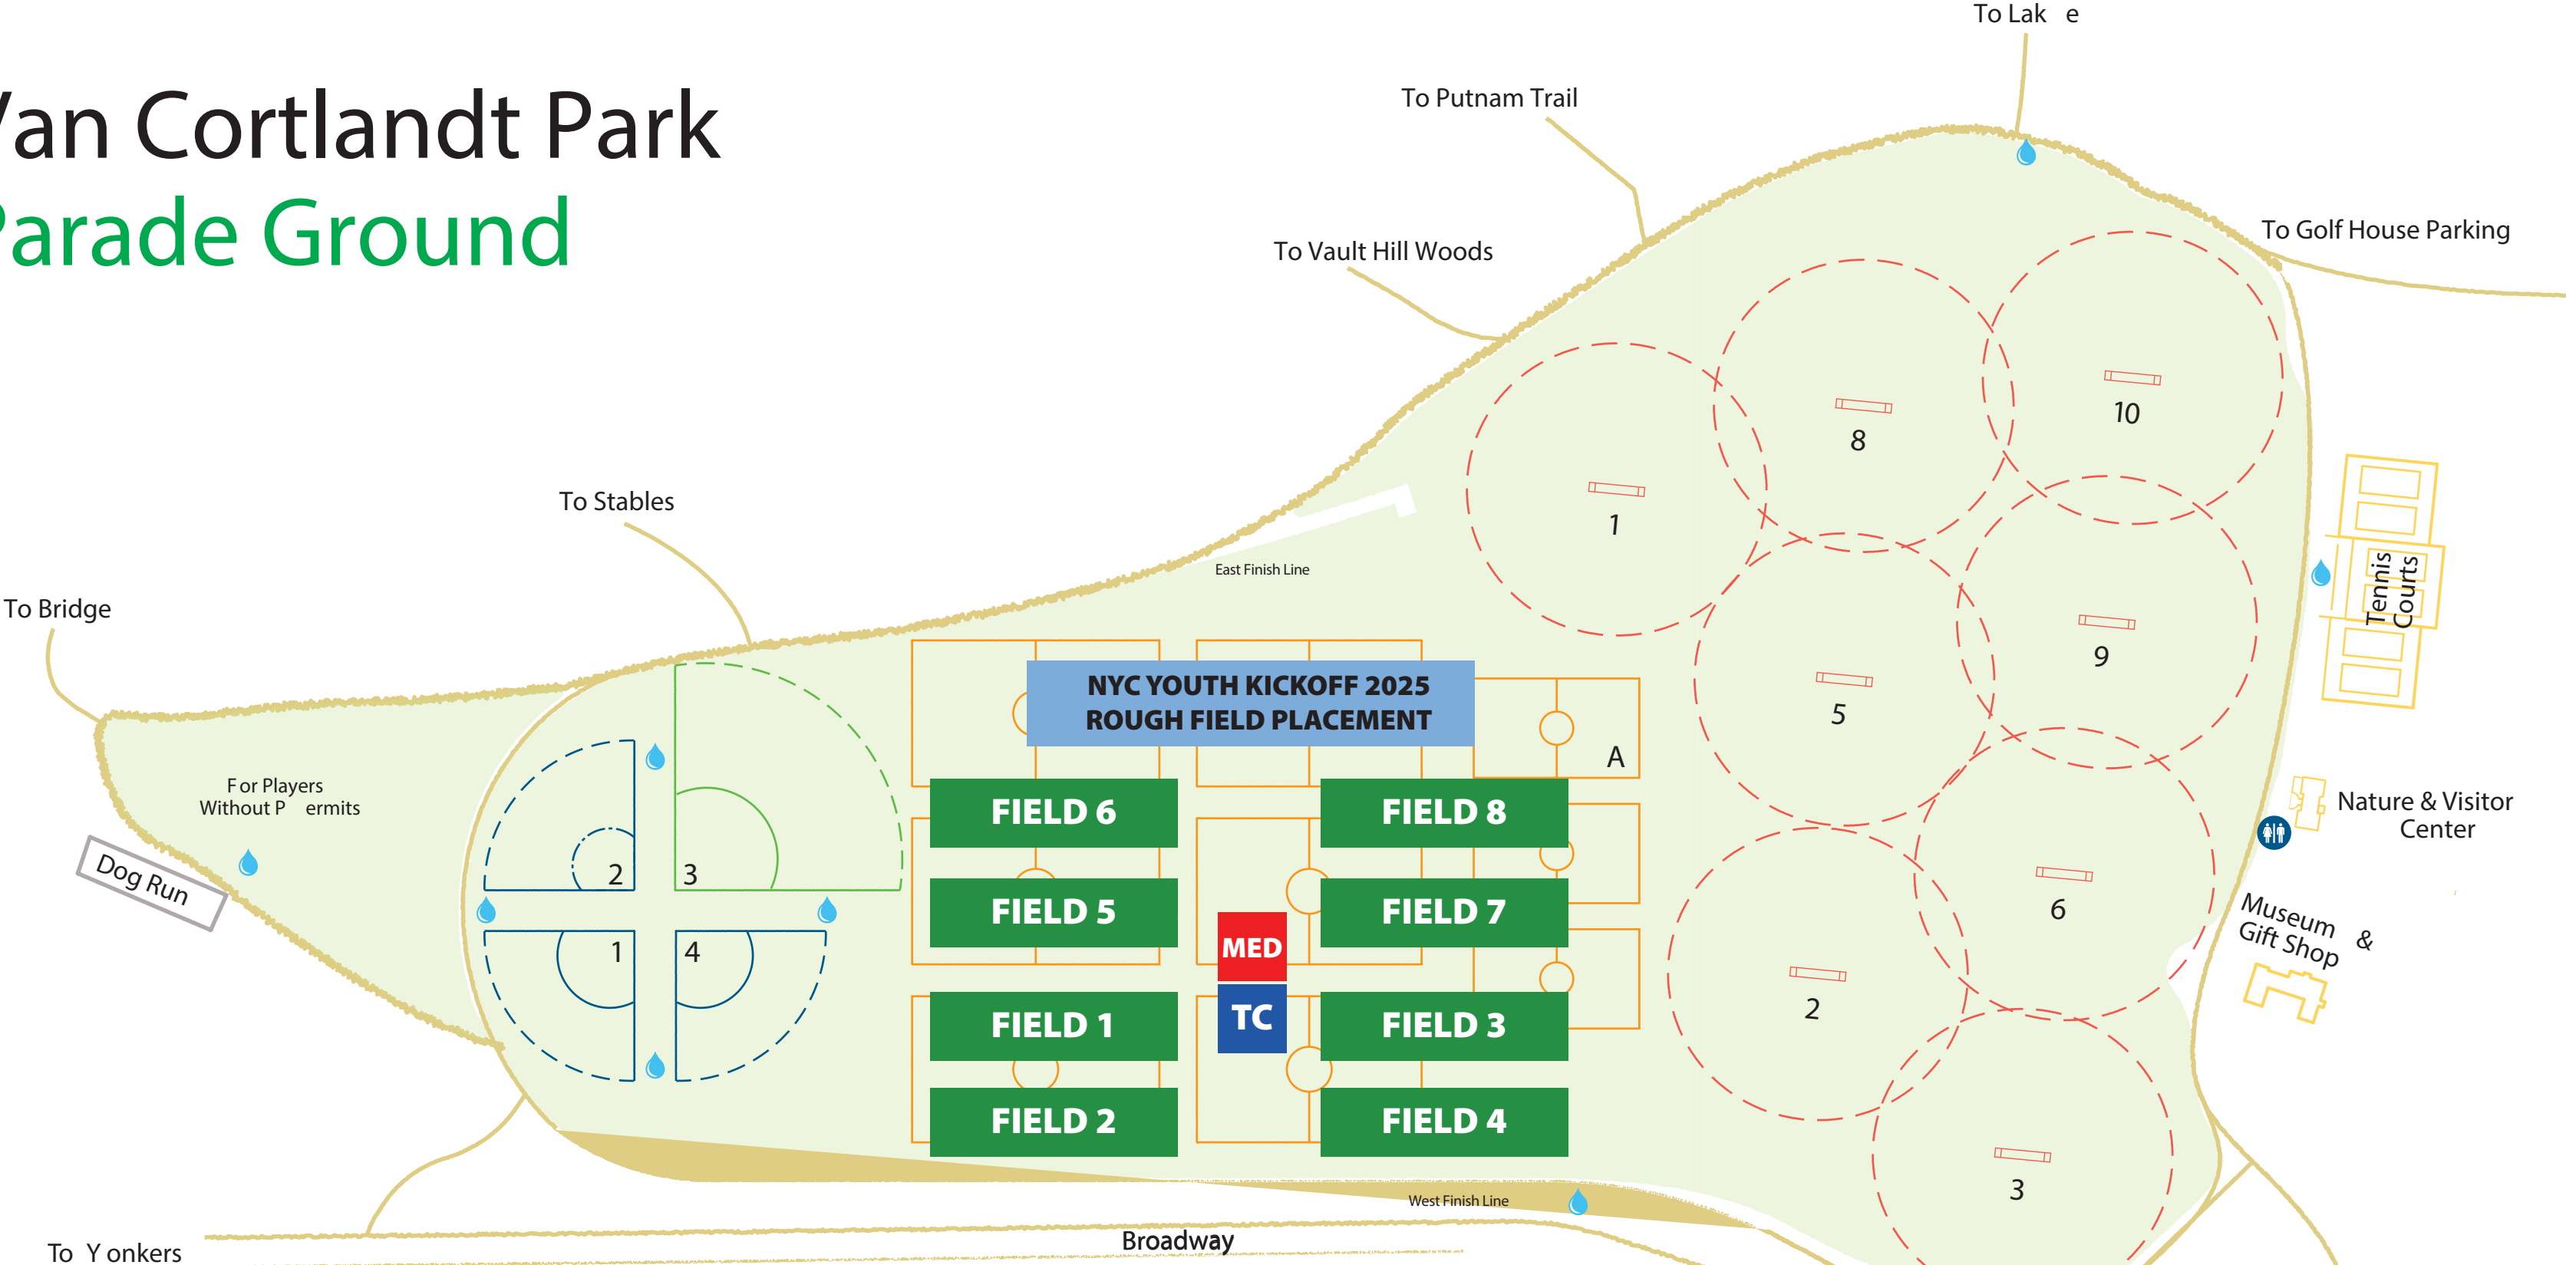

Van Cortlandt Park Parade Ground

KEY

- softball field
- baseball field
- soccer field
- cricket pitch
- water fountain
- restroom

Distance of the Parade Ground's perimeter path is 1.4 miles.