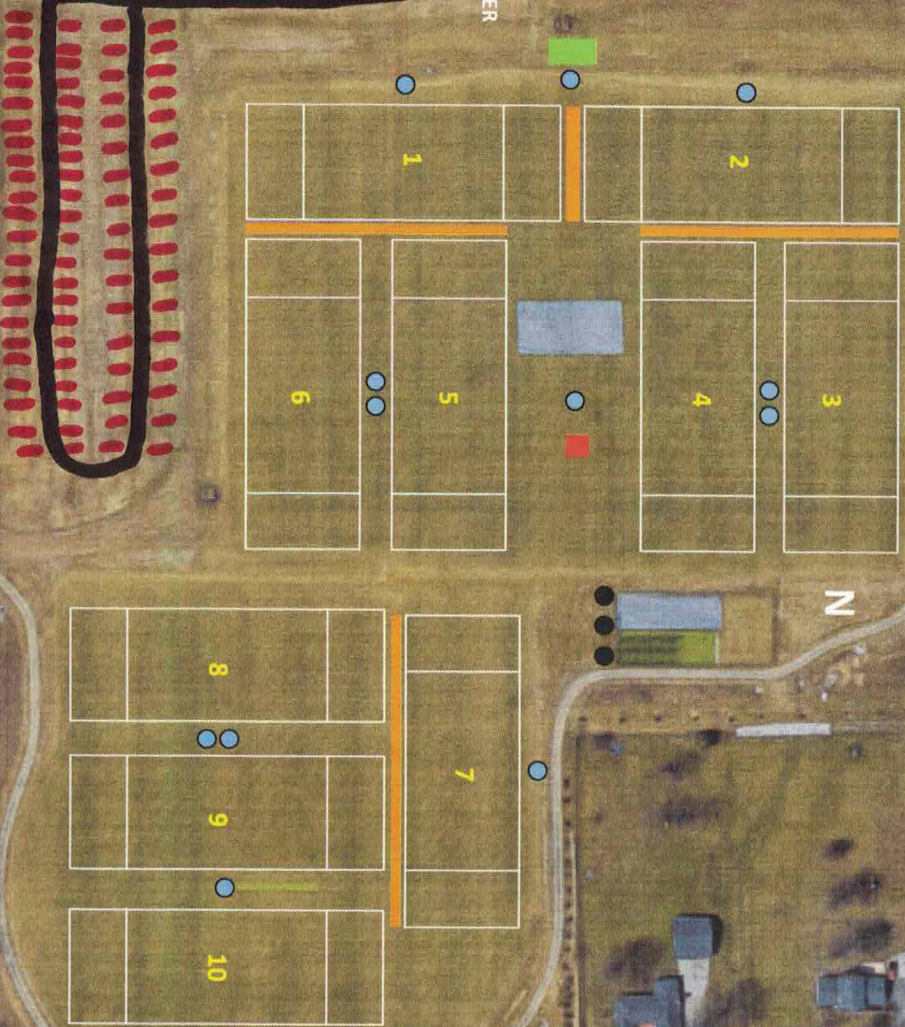

1313 s post rd.

1313 S Post Rd Indianapolis, IN 46229

Street View Search nearby

John

PARKING LOT & COMMUNITY CENTER

- PORTABLE TOILET
- WATER STATION
- ATHLETIC TRAINER TENT
- HEADQUARTERS TENT
- RESTRICTED, NO EQPT. / PLAYER ONLY AREA

South Post Road, Indianapolis, In...

Google

Imagery ©2015 Google, Map data ©2015 Google Terms Privacy Send feedback 100 ft

Explore