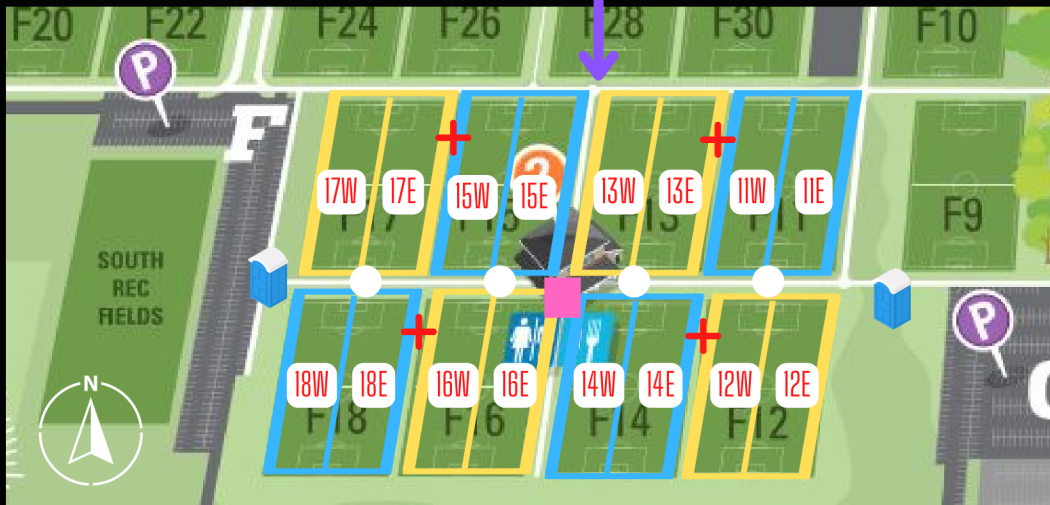

GRAND PARK

SPORTS CAMPUS

191ST STREET

186TH STREET

FIELD NUMBERS

PARKING LOT	CONCESSION	FIELD
RESTROOM	INFORMATION	DIAMOND
FOOD	SHADE STRUCTURE	

SCAN TO VIEW THE OFFICIAL GRAND PARK FAN GUIDE

GRANDPARK.ORG | @GRANDPARKSPORTS

- MEDICAL / TRAINER
- TOURNAMENT HQ & MERCH
- WATER
- PARKING
- PORTA TOILET

TCT ELITE-SELECT CHALLENGE 2023

TCT ELITE-SELECT CHALLENGE 2023

- P** PARKING
- +** MEDICAL / TRAINER
- TOURNAMENT HQ & MERCH
- WATER
- 🚻** PORTA TOILET