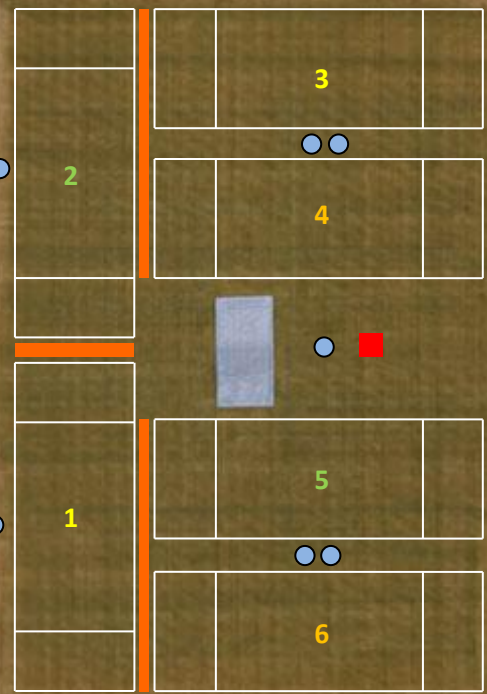

1313 s post rd.
1313 S Post Rd Indianapolis, IN 46239
Street View Search nearby

- WATER STATION
- PORTABLE TOILET
- ATHLETIC TRAINER TENT
- HEADQUARTERS TENT
- RESTRICTED, NO EQPT. / PLAYER ONLY AREA

N

← PARKING LOT & COMMUNITY CENTER

PARKING
60 CAR LIMIT

Google