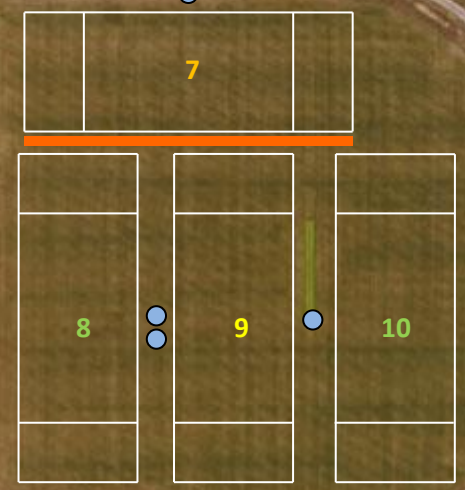

1313 s post rd.
1313 S Post Rd Indianapolis, IN 46239
Street View Search nearby

- WATER STATION
- PORTABLE TOILET
- ATHLETIC TRAINER TENT
- HEADQUARTERS TENT
- RESTRICTED, NO EQPT. / PLAYER ONLY AREA

N

← PARKING LOT & COMMUNITY CENTER

PARKING
60 CAR LIMIT

Google