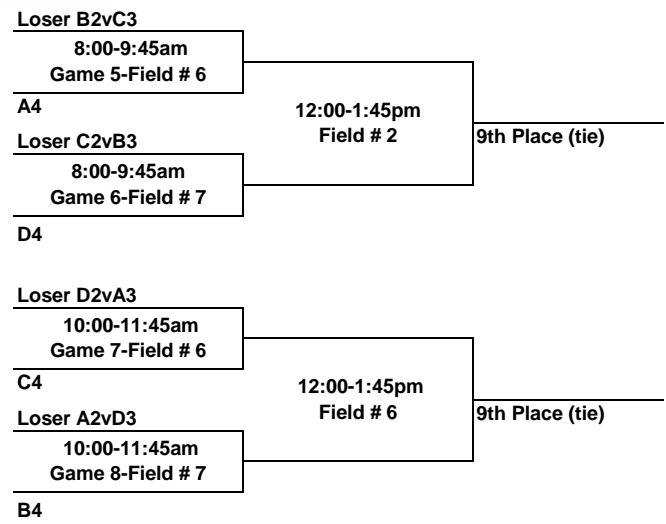

2016 USA Ultimate Division III College Championships - Women's Division

Saturday, May 21, 2016

All Games to 15 Cap 17	Pool A						Pool B						Pool C						Pool D					
	A1 (1) Williams A2 (8) Carleton College-Eclipse A3 (12) Claremont A4 (13) Elon						B1 (2) Rice B2 (7) Puget Sound B3 (11) Amherst B4 (14) Oberlin						C1 (3) Bates C2 (6) Truman State C3 (10) Luther C4 (15) Valparaiso						D1 (4) St. Olaf D2 (5) Mount Holyoke D3 (9) Wesleyan D4 (16) Georgia College					
Saturday	F#	Score	F#	Score	F#	Score	F#	Score	F#	Score	F#	Score	F#	Score	F#	Score	F#	Score	F#	Score	F#	Score		
9:00 - 10:30	A1 v A3	6	-	A2 v A4	7	-	B1 v B3	1	-	B2 v B4	2	-	C1 v C3	3	-	C2 v C4	5	-	D1 v D3	10	-	D2 v D4	13	-
10:45 - 12:15	A1 v A4	6	-	A2 v A3	7	-	B1 v B4	1	-	B2 v B3	2	-	C1 v C4	3	-	C2 v C3	5	-	D1 v D4	10	-	D2 v D3	13	-
1:00 - 2:30	A1 v A2	6	-	A3 v A4	7	-													D1 v D2	1	-	D3 v D4	2	-
2:45 - 4:15							B1 v B2	1	-	B3 v B4	2	-	C1 v C2	6	-	C3 v C4	7	-						
Re-seed teams 1-4 within each pool																								
4:45 - 6:15	A2 v D3	1	-	B2 v C3	3	-	C2 v B3	5	-	D2 v A3	7	-												

Consolation Bracket Sunday, May 22, 2016

Championship Bracket Sunday, May 22, 2016

Consolation games to 15, cap 17

Official Event Photography:

ultiphotos.com :ultiphotos

Championship games to 15, cap 17