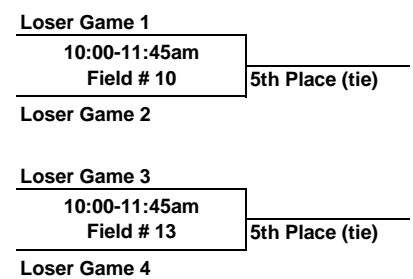

2016 USA Ultimate Division III College Championships - Women's Division

Saturday, May 21, 2016

All Games to 15 Cap 17	Pool A						Pool B						Pool C						Pool D					
	A1 (1) Williams A2 (8) Carleton College-Eclipse A3 (12) Claremont A4 (13) Elon						B1 (2) Rice B2 (7) Puget Sound B3 (11) Amherst B4 (14) Oberlin						C1 (3) Bates C2 (6) Truman State C3 (10) Luther C4 (15) Valparaiso						D1 (4) St. Olaf D2 (5) Mount Holyoke D3 (9) Wesleyan D4 (16) Georgia College					
Saturday	F#	Score	F#	Score	F#	Score	F#	Score	F#	Score	F#	Score	F#	Score	F#	Score	F#	Score	F#	Score	F#	Score		
9:00 - 10:30	A1 v A3	6	-	A2 v A4	7	-	B1 v B3	1	-	B2 v B4	2	-	C1 v C3	3	-	C2 v C4	5	-	D1 v D3	10	-	D2 v D4	13	-
10:45 - 12:15	A1 v A4	6	-	A2 v A3	7	-	B1 v B4	1	-	B2 v B3	2	-	C1 v C4	3	-	C2 v C3	5	-	D1 v D4	10	-	D2 v D3	13	-
1:00 - 2:30	A1 v A2	6	-	A3 v A4	7	-													D1 v D2	1	-	D3 v D4	2	-
2:45 - 4:15							B1 v B2	1	-	B3 v B4	2	-	C1 v C2	6	-	C3 v C4	7	-						
Re-seed teams 1-4 within each pool																								
4:45 - 6:15	A2 v D3	1	-	B2 v C3	3	-	C2 v B3	5	-	D2 v A3	7	-												

Consolation Bracket Sunday, May 22, 2016

Championship Bracket Sunday, May 22, 2016

Consolation games to 15, cap 17

Official Event Photography:

ultiphotos.com :ultiphotos

Championship games to 15, cap 17