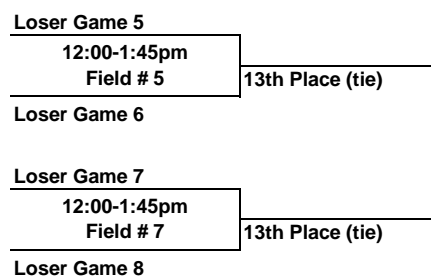

2016 USA Ultimate Division III College Championships - Women's Division

Saturday, May 21, 2016

All Games to 15 Cap 17	Pool A						Pool B						Pool C						Pool D					
	A1 (1) Williams A2 (8) Carleton College-Eclipse A3 (12) Claremont A4 (13) Elon						B1 (2) Rice B2 (7) Puget Sound B3 (11) Amherst B4 (14) Oberlin						C1 (3) Bates C2 (6) Truman State C3 (10) Luther C4 (15) Valparaiso						D1 (4) St. Olaf D2 (5) Mount Holyoke D3 (9) Wesleyan D4 (16) Georgia College					
Saturday	F#	Score	F#	Score	F#	Score	F#	Score	F#	Score	F#	Score	F#	Score	F#	Score	F#	Score	F#	Score	F#	Score		
9:00 - 10:30	A1 v A3	6	-	A2 v A4	7	-	B1 v B3	1	-	B2 v B4	2	-	C1 v C3	3	-	C2 v C4	5	-	D1 v D3	10	-	D2 v D4	13	-
10:45 - 12:15	A1 v A4	6	-	A2 v A3	7	-	B1 v B4	1	-	B2 v B3	2	-	C1 v C4	3	-	C2 v C3	5	-	D1 v D4	10	-	D2 v D3	13	-
1:00 - 2:30	A1 v A2	6	-	A3 v A4	7	-													D1 v D2	1	-	D3 v D4	2	-
2:45 - 4:15							B1 v B2	1	-	B3 v B4	2	-	C1 v C2	6	-	C3 v C4	7	-						
Re-seed teams 1-4 within each pool																								
4:45 - 6:15	A2 v D3	1	-	B2 v C3	3	-	C2 v B3	5	-	D2 v A3	7	-												

Consolation Bracket Sunday, May 22, 2016

Championship Bracket Sunday, May 22, 2016

Consolation games to 15, cap 17

Official Event Photography:

ultiphotos.com :ultiphotos

Championship games to 15, cap 17