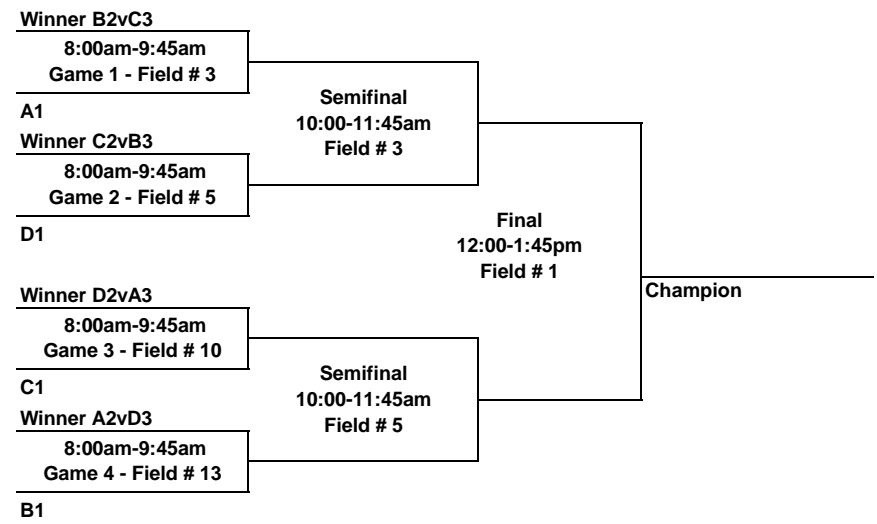

2016 USA Ultimate Division III College Championships - Women's Division

Saturday, May 21, 2016

All Games to 15 Cap 17	Pool A						Pool B						Pool C						Pool D					
	A1 (1) Williams A2 (8) Carleton College-Eclipse A3 (12) Claremont A4 (13) Elon						B1 (2) Rice B2 (7) Puget Sound B3 (11) Amherst B4 (14) Oberlin						C1 (3) Bates C2 (6) Truman State C3 (10) Luther C4 (15) Valparaiso						D1 (4) St. Olaf D2 (5) Mount Holyoke D3 (9) Wesleyan D4 (16) Georgia College					
Saturday	F#	Score	F#	Score	F#	Score	F#	Score	F#	Score	F#	Score	F#	Score	F#	Score	F#	Score	F#	Score	F#	Score		
9:00 - 10:30	A1 v A3	6	-	A2 v A4	7	-	B1 v B3	1	-	B2 v B4	2	-	C1 v C3	3	-	C2 v C4	5	-	D1 v D3	10	-	D2 v D4	13	-
10:45 - 12:15	A1 v A4	6	-	A2 v A3	7	-	B1 v B4	1	-	B2 v B3	2	-	C1 v C4	3	-	C2 v C3	5	-	D1 v D4	10	-	D2 v D3	13	-
1:00 - 2:30	A1 v A2	6	-	A3 v A4	7	-													D1 v D2	1	-	D3 v D4	2	-
2:45 - 4:15							B1 v B2	1	-	B3 v B4	2	-	C1 v C2	6	-	C3 v C4	7	-						
Re-seed teams 1-4 within each pool																								
4:45 - 6:15	A2 v D3	1	-	B2 v C3	3	-	C2 v B3	5	-	D2 v A3	7	-												

Consolation Bracket Sunday, May 22, 2016

Championship Bracket Sunday, May 22, 2016

Consolation games to 15, cap 17

Official Event Photography:

ultiphotos.com :ultiphotos

Championship games to 15, cap 17